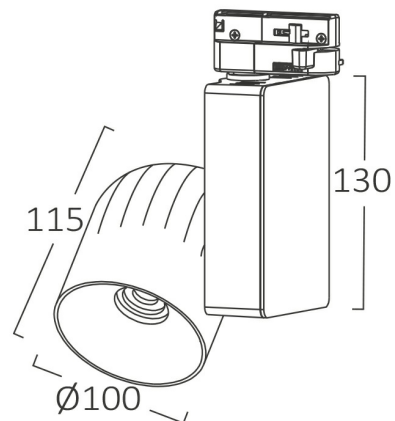

PRODUCT DATASHEET

MODEL NO BD30-70400

DESCRIPTION BRY 40w 3000K SHOPLINE-PF-COB LED -4WRS-TRACKLIGHT

General Characteristics

Model No	:	BD30-70400
Main Family	:	Track Lighting
Sub Family	:	LED Tracklight
Type	:	Tracklight
Body Color	:	White
Lamp Shape	:	Non-Directional
Dimmable	:	Not-Dimmable
Light Source	:	LED
Socket	:	4 Wires
Warranty	:	2 years
Class	:	Class II
IP	:	IP40

Electrical Characteristics

Lifetime	:	20000 h
Voltage	:	220-240V
Power Factor	:	>0,9
Material	:	Aluminium
Working Temperature	:	-20C+40C
Frequency	:	50-60 Hz

Package Informations

N.W.	:	14,83 kgs
G.W.	:	15,71 kgs
PCS/CTN	:	12 pcs
Length	:	540 mm
Width	:	460 mm
Height	:	340 mm
EAN	:	5949097714436

Product Characteristics

Wattage	:	40 w
Color Temperature	:	3000K
Quse Lumen	:	3600 lm
Color Rendering Index (CRI)	:	>80
Beam Angle	:	36° Degrees

Dimensions & Weight

P. Length	:	130 mm
P. Width	:	100 mm
P. Height	:	115 mm
Weight	:	1232 gr