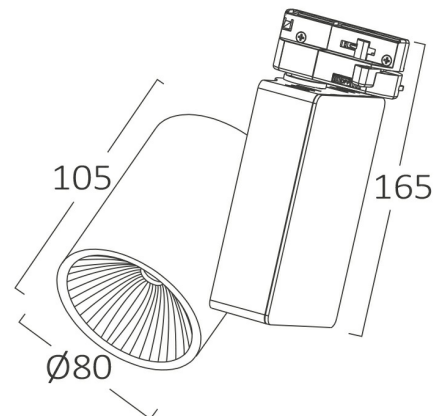

PRODUCT DATASHEET

MODEL NO BD30-50331

DESCRIPTION BRY 30w 6500K SHOPLINE-PC-COB LED -4WRS-TRACKLIGHT

General Characteristics

Model No	:	BD30-50331
Main Family	:	Track Lighting
Sub Family	:	LED Tracklight
Type	:	Tracklight
Body Color	:	Black
Lamp Shape	:	Non-Directional
Dimmable	:	Not-Dimmable
Light Source	:	LED
Socket	:	4 Wires
Warranty	:	2 years
Class	:	Class II
IP	:	IP40

Electrical Characteristics

Lifetime	:	20000 h
Voltage	:	220-240V
Power Factor	:	>0,9
Material	:	Aluminium
Working Temperature	:	-20C+40C
Frequency	:	50-60 Hz

Package Informations

N.W.	:	8,92 kgs
G.W.	:	9,80 kgs
PCS/CTN	:	12 pcs
Length	:	550 mm
Width	:	460 mm
Height	:	355 mm
EAN	:	5949097720758

Product Characteristics

Wattage	:	30 w
Color Temperature	:	6500K
Quse Lumen	:	2660 lm
Color Rendering Index (CRI)	:	>80
Beam Angle	:	36° Degrees

Dimensions & Weight

Diameter	:	80 mm
P. Length	:	105 mm
P. Height	:	165 mm
Weight	:	744 gr