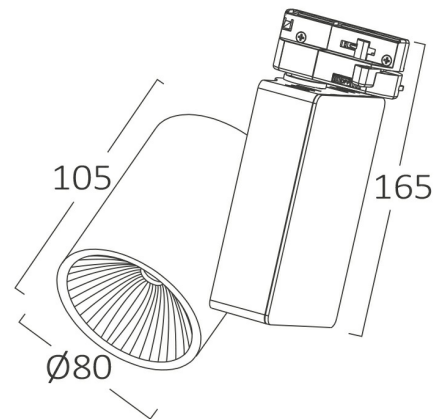

Braytron

PRODUCT DATASHEET

MODEL NO BD30-50330

DESCRIPTION BRY-SHOPLINE-PC-30W-COB-WHT-6500K-4WRS-TRACKLIGHT

BRAYTRON SRL

Bulavardul Iuliu Maniu, Nr.616, Sector 6, 061129, Bucuresti-ROMANIA

info@braytron.com

www.braytron.com

Page 1-2

General Characteristics

Model No	:	BD30-50330
Main Family	:	Track Lighting
Sub Family	:	LED Tracklight
Type	:	Tracklight
Body Color	:	White
Lamp Shape	:	Non-Directional
Dimmable	:	Not-Dimmable
Light Source	:	LED
Socket	:	4 Wires
Warranty	:	2 years
Class	:	Class II
IP	:	IP20

Electrical Characteristics

Lifetime	:	20000 h
Voltage	:	220-240V
Power Factor	:	>0,9
Material	:	Aluminium
Working Temperature	:	-20 C+40 C
Frequency	:	50-60 Hz

Package Informations

N.W.	:	8,92 kgs
G.W.	:	9,80 kgs
PCS/CTN	:	12 pcs
Length	:	550 mm
Width	:	460 mm
Height	:	355 mm
EAN	:	5949097720710

Product Characteristics

Wattage	:	30 w
Color Temperature	:	6500K
Quse Lumen	:	2660 lm
Color Rendering Index (CRI)	:	>80
Beam Angle	:	36° Degrees

Dimensions & Weight

Diameter	:	80 mm
P. Length	:	105 mm
P. Height	:	165 mm
Weight	:	744 gr