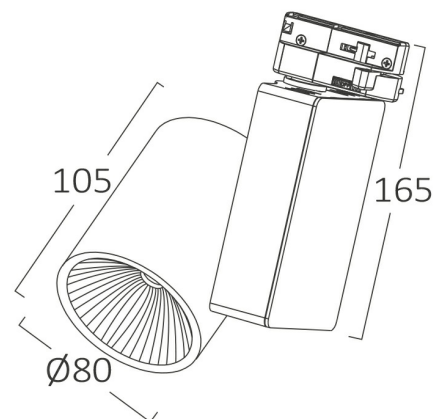

PRODUCT DATASHEET

MODEL NO BD30-50330

DESCRIPTION BRY 30w 6500K SHOPLINE-PC-COB LED -4WRS-TRACKLIGHT

General Characteristics

Model No	:	BD30-50330
Main Family	:	Track Lighting
Sub Family	:	LED Tracklight
Type	:	Tracklight
Body Color	:	White
Lamp Shape	:	Non-Directional
Dimmable	:	Not-Dimmable
Light Source	:	LED
Socket	:	4 Wires
Warranty	:	2 years
Class	:	Class II
IP	:	IP40

Electrical Characteristics

Lifetime	:	20000 h
Voltage	:	220-240V
Power Factor	:	>0,9
Material	:	Aluminium
Working Temperature	:	-20C+40C
Frequency	:	50-60 Hz

Package Informations

N.W.	:	8,92 kgs
G.W.	:	9,80 kgs
PCS/CTN	:	12 pcs
Length	:	550 mm
Width	:	460 mm
Height	:	355 mm
EAN	:	5949097720710

Product Characteristics

Wattage	:	30 w
Color Temperature	:	6500K
Quse Lumen	:	2660 lm
Color Rendering Index (CRI)	:	>80
Beam Angle	:	36° Degrees

Dimensions & Weight

Diameter	:	80 mm
P. Length	:	105 mm
P. Height	:	165 mm
Weight	:	744 gr