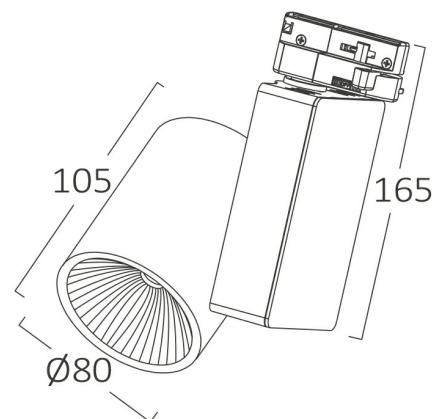

## PRODUCT DATASHEET

MODEL NO BD30-50321

DESCRIPTION BRY 30w 5000K SHOPLINE-PC-COB LED -4WRS-TRACKLIGHT

### General Characteristics

Model No	:	BD30-50321
Main Family	:	Track Lighting
Sub Family	:	LED Tracklight
Type	:	Tracklight
Body Color	:	Black
Lamp Shape	:	Non-Directional
Dimmable	:	Not-Dimmable
Light Source	:	LED
Socket	:	4 Wires
Warranty	:	2 years
Class	:	Class II
IP	:	IP40

### Package Informations

N.W.	:	8,92 kgs
G.W.	:	9,80 kgs
PCS/CTN	:	12 pcs
Length	:	550 mm
Width	:	460 mm
Height	:	355 mm
EAN	:	5949097720741

### Dimensions & Weight

Diameter	:	80 mm
P. Length	:	105 mm
P. Height	:	165 mm
Weight	:	744 gr