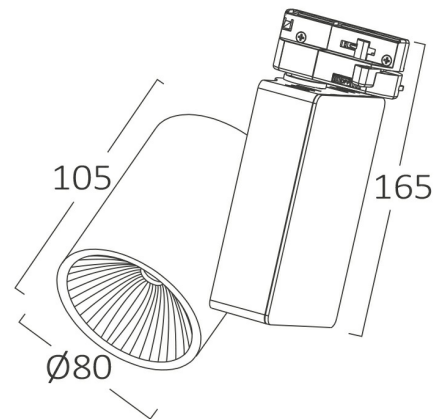

Braytron

PRODUCT DATASHEET

MODEL NO BD30-50321

DESCRIPTION BRY-SHOPLINE-PC-30W-COB-BLC-5000K-4WRS-TRACKLIGHT

BRAYTRON SRL

Bulavardul Iuliu Maniu, Nr.616, Sector 6, 061129, Bucuresti-ROMANIA

info@braytron.com

www.braytron.com

Page 1-2

General Characteristics

Model No	:	BD30-50321
Main Family	:	Track Lighting
Sub Family	:	LED Tracklight
Type	:	Tracklight
Body Color	:	Black
Lamp Shape	:	Non-Directional
Dimmable	:	Not-Dimmable
Light Source	:	LED
Socket	:	4 Wires
Warranty	:	2 years
Class	:	Class II
IP	:	IP20

Electrical Characteristics

Lifetime	:	20000 h
Voltage	:	220-240V
Power Factor	:	>0,9
Material	:	Aluminium
Working Temperature	:	-20 C+40 C
Frequency	:	50-60 Hz

Package Informations

N.W.	:	8,92 kgs
G.W.	:	9,80 kgs
PCS/CTN	:	12 pcs
Length	:	550 mm
Width	:	460 mm
Height	:	355 mm
EAN	:	5949097720741

Product Characteristics

Wattage	:	30 w
Color Temperature	:	5000K
Quse Lumen	:	2660 lm
Color Rendering Index (CRI)	:	>80
Beam Angle	:	36° Degrees

Dimensions & Weight

Diameter	:	80 mm
P. Length	:	105 mm
P. Height	:	165 mm
Weight	:	744 gr