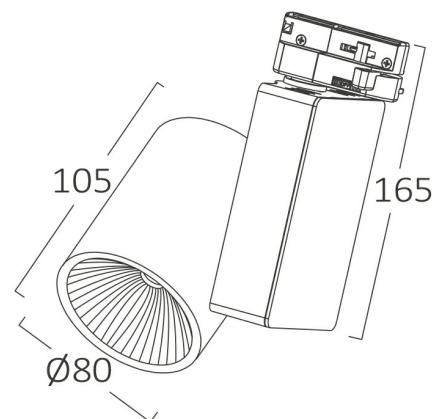

## PRODUCT DATASHEET

MODEL NO BD30-50311

DESCRIPTION BRY 30w 4000K SHOPLINE-PC-COB LED -4WRS-TRACKLIGHT

### General Characteristics

Model No	:	BD30-50311
Main Family	:	Track Lighting
Sub Family	:	LED Tracklight
Type	:	Tracklight
Body Color	:	Black
Lamp Shape	:	Non-Directional
Dimmable	:	Not-Dimmable
Light Source	:	LED
Socket	:	4 Wires
Warranty	:	2 years
Class	:	Class II
IP	:	IP40

### Package Informations

N.W.	:	8,92 kgs
G.W.	:	9,80 kgs
PCS/CTN	:	12 pcs
Length	:	550 mm
Width	:	460 mm
Height	:	355 mm
EAN	:	5949097720734

### Dimensions & Weight

Diameter	:	80 mm
P. Length	:	105 mm
P. Height	:	165 mm
Weight	:	744 gr