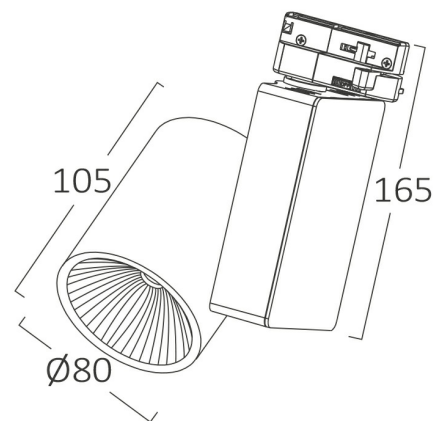

## PRODUCT DATASHEET

MODEL NO BD30-50310

DESCRIPTION BRY 30w 4000K SHOPLINE-PC-COB LED -4WRS-TRACKLIGHT

### General Characteristics

Model No	:	BD30-50310
Main Family	:	Track Lighting
Sub Family	:	LED Tracklight
Type	:	Tracklight
Body Color	:	White
Lamp Shape	:	Non-Directional
Dimmable	:	Not-Dimmable
Light Source	:	LED
Socket	:	4 Wires
Warranty	:	2 years
Class	:	Class II
IP	:	IP40

### Package Informations

N.W.	:	8,92 kgs
G.W.	:	9,80 kgs
PCS/CTN	:	12 pcs
Length	:	550 mm
Width	:	460 mm
Height	:	355 mm
EAN	:	5949097720697

### Dimensions & Weight

Diameter	:	80 mm
P. Length	:	105 mm
P. Height	:	165 mm
Weight	:	744 gr