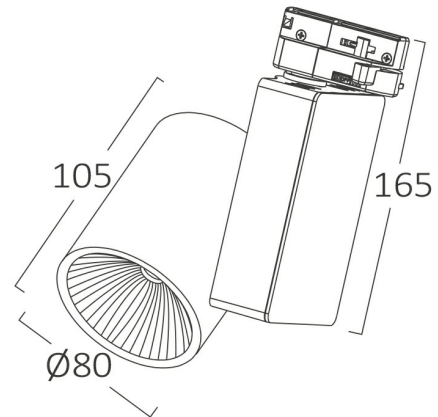

Braytron

PRODUCT DATASHEET

MODEL NO BD30-50310

DESCRIPTION BRY-SHOPLINE-PC-30W-COB-WHT-4000K-4WRS-TRACKLIGHT

BRAYTRON SRL

Bulavardul Iuliu Maniu, Nr.616, Sector 6, 061129, Bucuresti-ROMANIA

info@braytron.com

www.braytron.com

Page 1-2

General Characteristics

Model No	:	BD30-50310
Main Family	:	Track Lighting
Sub Family	:	LED Tracklight
Type	:	Tracklight
Body Color	:	White
Lamp Shape	:	Non-Directional
Dimmable	:	Not-Dimmable
Light Source	:	LED
Socket	:	4 Wires
Warranty	:	2 years
Class	:	Class II
IP	:	IP20

Electrical Characteristics

Lifetime	:	20000 h
Voltage	:	220-240V
Power Factor	:	>0,9
Material	:	Aluminium
Working Temperature	:	-20 C+40 C
Frequency	:	50-60 Hz

Package Informations

N.W.	:	8,92 kgs
G.W.	:	9,80 kgs
PCS/CTN	:	12 pcs
Length	:	550 mm
Width	:	460 mm
Height	:	355 mm
EAN	:	5949097720697

Product Characteristics

Wattage	:	30 w
Color Temperature	:	4000K
Quse Lumen	:	2660 lm
Color Rendering Index (CRI)	:	>80
Beam Angle	:	36° Degrees

Dimensions & Weight

Diameter	:	80 mm
P. Length	:	105 mm
P. Height	:	165 mm
Weight	:	744 gr