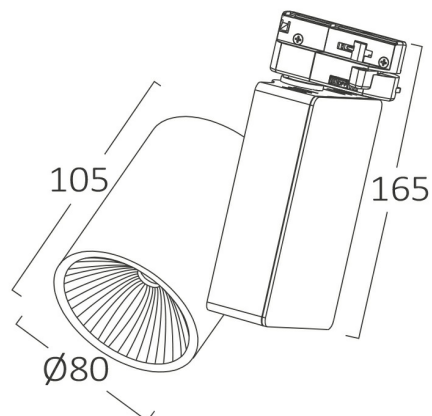

Braytron

PRODUCT DATASHEET

MODEL NO BD30-50300

DESCRIPTION BRY-SHOPLINE-PC-30W-COB-WHT-3000K-4WRS-TRACKLIGHT

BRAYTRON SRL

Bulavardul Iuliu Maniu, Nr.616, Sector 6, 061129, Bucuresti-ROMANIA

info@braytron.com

www.braytron.com

Page 1-2

General Characteristics

Model No	:	BD30-50300
Main Family	:	Track Lighting
Sub Family	:	LED Tracklight
Type	:	Tracklight
Body Color	:	White
Lamp Shape	:	Non-Directional
Dimmable	:	Not-Dimmable
Light Source	:	LED
Socket	:	4 Wires
Warranty	:	2 years
Class	:	Class II
IP	:	IP20

Electrical Characteristics

Lifetime	:	20000 h
Voltage	:	220-240V
Power Factor	:	>0,9
Material	:	Aluminium
Working Temperature	:	-20 C+40 C
Frequency	:	50-60 Hz

Package Informations

N.W.	:	8,92 kgs
G.W.	:	9,80 kgs
PCS/CTN	:	12 pcs
Length	:	550 mm
Width	:	460 mm
Height	:	355 mm
EAN	:	5949097720680

Product Characteristics

Wattage	:	30 w
Color Temperature	:	3000K
Quse Lumen	:	2660 lm
Color Rendering Index (CRI)	:	>80
Beam Angle	:	36° Degrees

Dimensions & Weight

Diameter	:	80 mm
P. Length	:	105 mm
P. Height	:	165 mm
Weight	:	744 gr