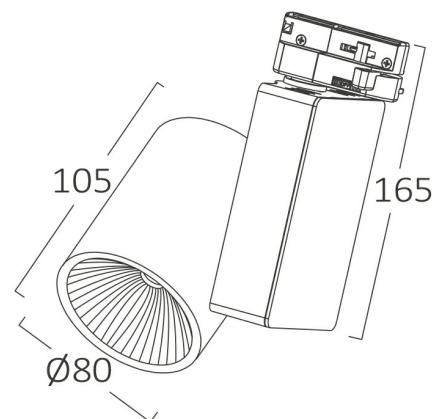

PRODUCT DATASHEET

MODEL NO BD30-50300

DESCRIPTION BRY 30w 3000K SHOPLINE-PC-COB LED -4WRS-TRACKLIGHT

General Characteristics

Model No	:	BD30-50300
Main Family	:	Track Lighting
Sub Family	:	LED Tracklight
Type	:	Tracklight
Body Color	:	White
Lamp Shape	:	Non-Directional
Dimmable	:	Not-Dimmable
Light Source	:	LED
Socket	:	4 Wires
Warranty	:	2 years
Class	:	Class II
IP	:	IP40

Electrical Characteristics

Lifetime	:	20000 h
Voltage	:	220-240V
Power Factor	:	>0,9
Material	:	Aluminium
Working Temperature	:	-20C+40C
Frequency	:	50-60 Hz

Package Informations

N.W.	:	8,92 kgs
G.W.	:	9,80 kgs
PCS/CTN	:	12 pcs
Length	:	550 mm
Width	:	460 mm
Height	:	355 mm
EAN	:	5949097720680

Product Characteristics

Wattage	:	30 w
Color Temperature	:	3000K
Quse Lumen	:	2660 lm
Color Rendering Index (CRI)	:	>80
Beam Angle	:	36° Degrees

Dimensions & Weight

Diameter	:	80 mm
P. Length	:	105 mm
P. Height	:	165 mm
Weight	:	744 gr