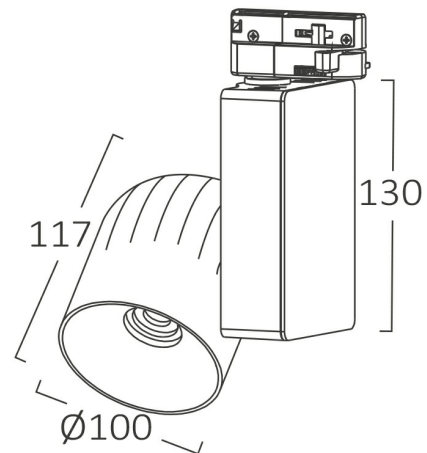

## PRODUCT DATASHEET

MODEL NO BD30-20431

DESCRIPTION BRY 40w 6500K SHOPLINE-PF-COB LED -2WRS-TRACKLIGHT

### General Characteristics

Model No	:	BD30-20431
Main Family	:	Track Lighting
Sub Family	:	LED Tracklight
Type	:	Tracklight
Body Color	:	Black
Lamp Shape	:	Non-Directional
Dimmable	:	Not-Dimmable
Light Source	:	LED
Socket	:	2 Wires
Warranty	:	2 years
Class	:	Class II
IP	:	IP40

### Package Informations

N.W.	:	14,25 kgs
G.W.	:	15,13 kgs
PCS/CTN	:	12 pcs
Length	:	540 mm
Width	:	460 mm
Height	:	340 mm
EAN	:	5949097713279

### Dimensions & Weight

P. Length	:	130 mm
P. Width	:	100 mm
P. Height	:	117 mm
Weight	:	1188 gr