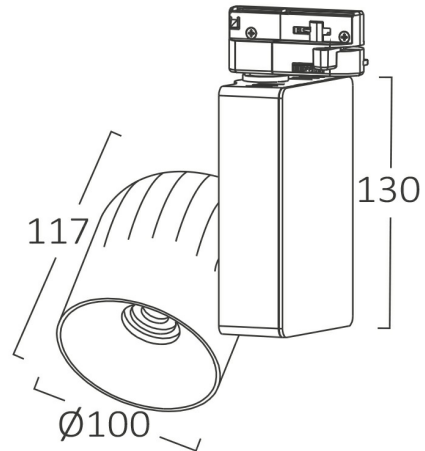

Braytron

PRODUCT DATASHEET

MODEL NO BD30-20430

DESCRIPTION BRY-SHOPLINE-PF-40W-COB-WHT-6500K-2WRS-TRACKLIGHT

BRAYTRON SRL

Bulavardul Iuliu Maniu, Nr.616, Sector 6, 061129, Bucuresti-ROMANIA

info@braytron.com

www.braytron.com

Page 1-2

General Characteristics

Model No	:	BD30-20430
Main Family	:	Track Lighting
Sub Family	:	LED Tracklight
Type	:	Tracklight
Body Color	:	White
Lamp Shape	:	Non-Directional
Dimmable	:	Not-Dimmable
Light Source	:	LED
Socket	:	2 Wires
Warranty	:	2 years
Class	:	Class II
IP	:	IP20

Electrical Characteristics

Lifetime	:	20000 h
Voltage	:	220-240V
Power Factor	:	>0,9
Material	:	Aluminium
Working Temperature	:	-20 C+40 C
Frequency	:	50-60 Hz

Package Informations

N.W.	:	14,25 kgs
G.W.	:	15,13 kgs
PCS/CTN	:	12 pcs
Length	:	540 mm
Width	:	460 mm
Height	:	340 mm
EAN	:	5949097713255

Product Characteristics

Wattage	:	40 w
Color Temperature	:	6500K
Quse Lumen	:	3600 lm
Color Rendering Index (CRI)	:	>80
Beam Angle	:	36° Degrees

Dimensions & Weight

P. Length	:	130 mm
P. Width	:	100 mm
P. Height	:	117 mm
Weight	:	1188 gr