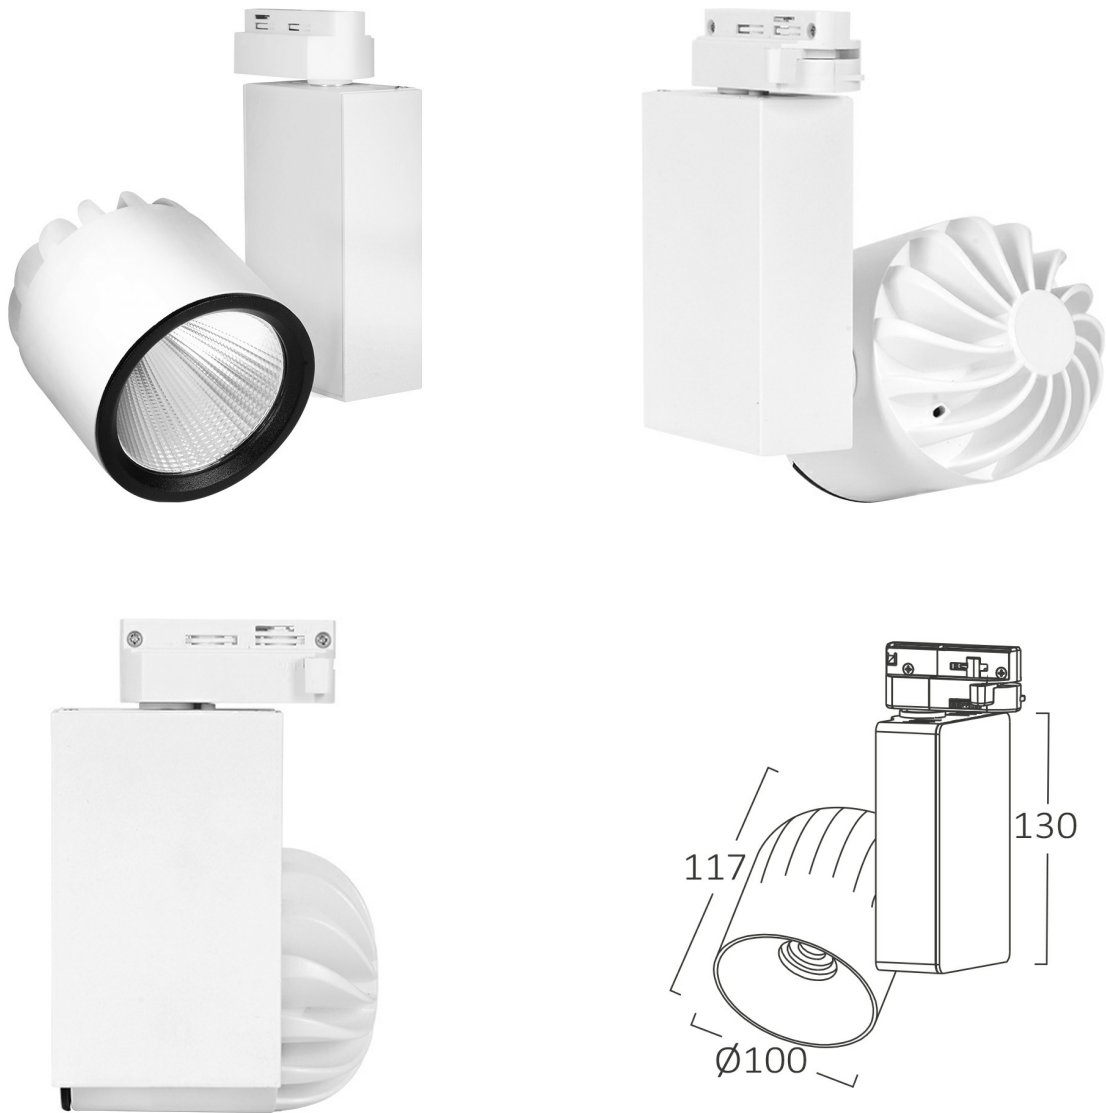

PRODUCT DATASHEET

MODEL NO BD30-20430

DESCRIPTION BRY 40w 6500K SHOPLINE-PF-COB LED -2WRS-TRACKLIGHT

General Characteristics

Model No	:	BD30-20430
Main Family	:	Track Lighting
Sub Family	:	LED Tracklight
Type	:	Tracklight
Body Color	:	White
Lamp Shape	:	Non-Directional
Dimmable	:	Not-Dimmable
Light Source	:	LED
Socket	:	2 Wires
Warranty	:	2 years
Class	:	Class II
IP	:	IP40

Electrical Characteristics

Lifetime	:	20000 h
Voltage	:	220-240V
Power Factor	:	>0,9
Material	:	Aluminium
Working Temperature	:	-20C+40C
Frequency	:	50-60 Hz

Package Informations

N.W.	:	14,25 kgs
G.W.	:	15,13 kgs
PCS/CTN	:	12 pcs
Length	:	540 mm
Width	:	460 mm
Height	:	340 mm
EAN	:	5949097713255

Product Characteristics

Wattage	:	40 w
Color Temperature	:	6500K
Quse Lumen	:	3600 lm
Color Rendering Index (CRI)	:	>80
Beam Angle	:	36° Degrees

Dimensions & Weight

P. Length	:	130 mm
P. Width	:	100 mm
P. Height	:	117 mm
Weight	:	1188 gr