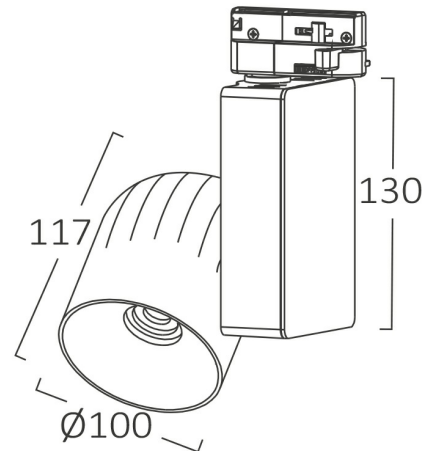

PRODUCT DATASHEET

MODEL NO BD30-20421

DESCRIPTION BRY 40w 5000K SHOPLINE-PF-COB LED -2WRS-TRACKLIGHT

General Characteristics

Model No	:	BD30-20421
Main Family	:	Track Lighting
Sub Family	:	LED Tracklight
Type	:	Tracklight
Body Color	:	Black
Lamp Shape	:	Non-Directional
Dimmable	:	Not-Dimmable
Light Source	:	LED
Socket	:	2 Wires
Warranty	:	2 years
Class	:	Class II
IP	:	IP40

Electrical Characteristics

Lifetime	:	20000 h
Voltage	:	220-240V
Power Factor	:	>0,9
Material	:	Aluminium
Working Temperature	:	-20C+40C
Frequency	:	50-60 Hz

Package Informations

N.W.	:	14,25 kgs
G.W.	:	15,13 kgs
PCS/CTN	:	12 pcs
Length	:	540 mm
Width	:	460 mm
Height	:	340 mm
EAN	:	5949097713262

Product Characteristics

Wattage	:	40 w
Color Temperature	:	5000K
Quse Lumen	:	3600 lm
Color Rendering Index (CRI)	:	>80
Beam Angle	:	36° Degrees

Dimensions & Weight

P. Length	:	130 mm
P. Width	:	100 mm
P. Height	:	117 mm
Weight	:	1188 gr