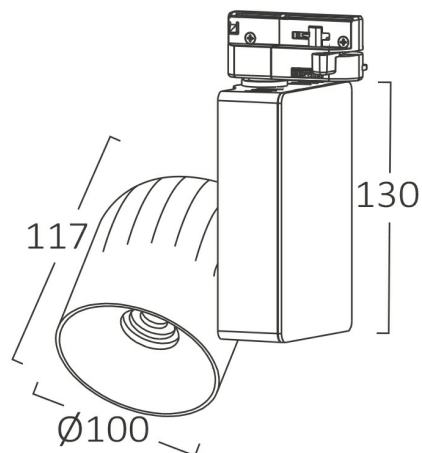

Braytron

PRODUCT DATASHEET

MODEL NO BD30-20421

DESCRIPTION BRY-SHOPLINE-PF-40W-COB-BLC-5000K-2WRS-TRACKLIGHT

BRAYTRON SRL

Bulavardul Iuliu Maniu, Nr.616, Sector 6, 061129, Bucuresti-ROMANIA

info@braytron.com

www.braytron.com

Page 1-2

General Characteristics

Model No	:	BD30-20421
Main Family	:	Track Lighting
Sub Family	:	LED Tracklight
Type	:	Tracklight
Body Color	:	Black
Lamp Shape	:	Non-Directional
Dimmable	:	Not-Dimmable
Light Source	:	LED
Socket	:	2 Wires
Warranty	:	2 years
Class	:	Class II
IP	:	IP20

Electrical Characteristics

Lifetime	:	20000 h
Voltage	:	220-240V
Power Factor	:	>0,9
Material	:	Aluminium
Working Temperature	:	-20 C+40 C
Frequency	:	50-60 Hz

Package Informations

N.W.	:	14,25 kgs
G.W.	:	15,13 kgs
PCS/CTN	:	12 pcs
Length	:	540 mm
Width	:	460 mm
Height	:	340 mm
EAN	:	5949097713262

Product Characteristics

Wattage	:	40 w
Color Temperature	:	5000K
Quse Lumen	:	3600 lm
Color Rendering Index (CRI)	:	>80
Beam Angle	:	36° Degrees

Dimensions & Weight

P. Length	:	130 mm
P. Width	:	100 mm
P. Height	:	117 mm
Weight	:	1188 gr