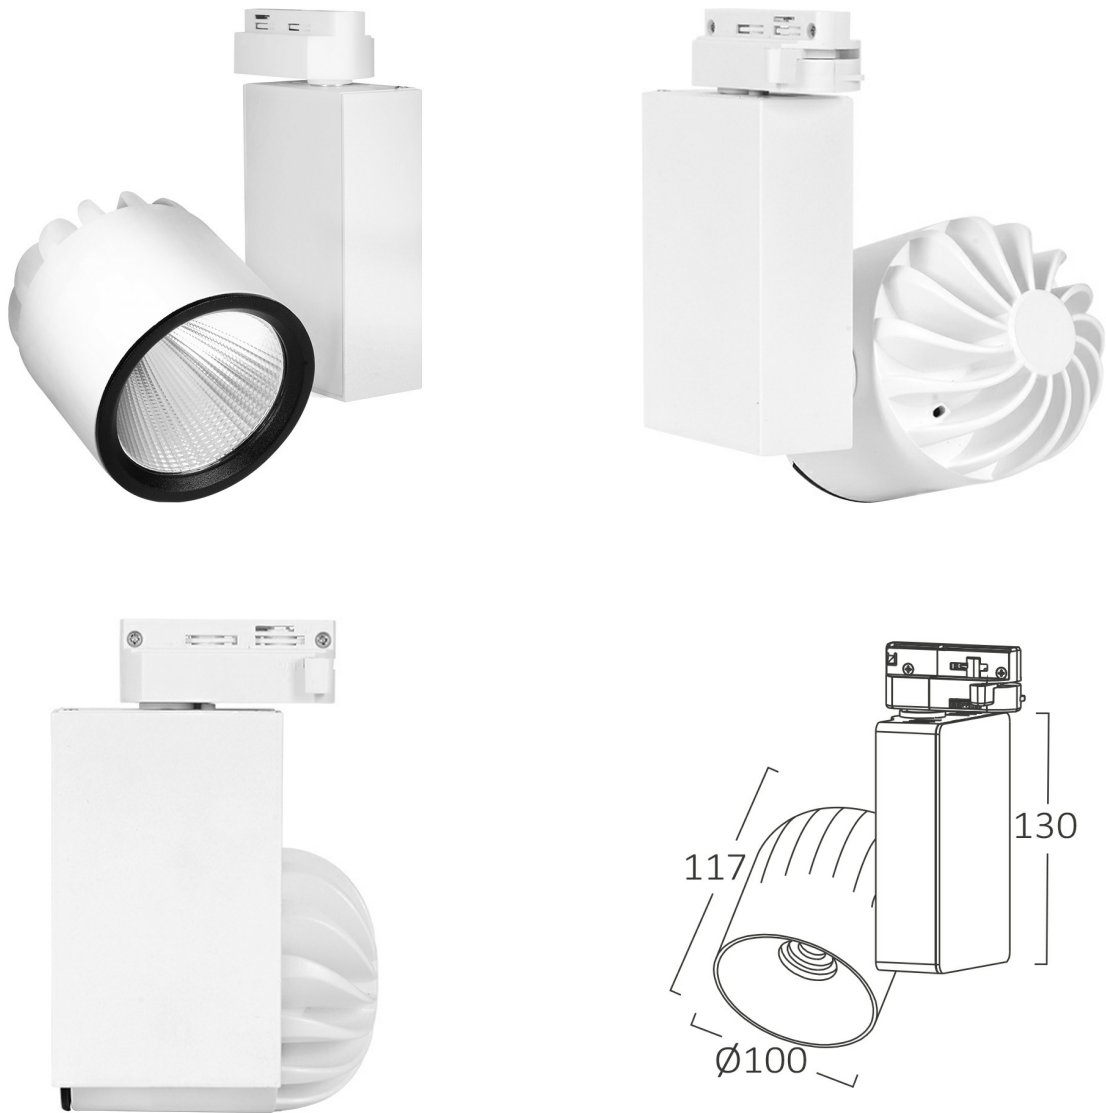

PRODUCT DATASHEET

MODEL NO BD30-20420

DESCRIPTION BRY 40w 5000K SHOPLINE-PF-COB LED -2WRS-TRACKLIGHT

General Characteristics

Model No	:	BD30-20420
Main Family	:	Track Lighting
Sub Family	:	LED Tracklight
Type	:	Tracklight
Body Color	:	White
Lamp Shape	:	Non-Directional
Dimmable	:	Not-Dimmable
Light Source	:	LED
Socket	:	2 Wires
Warranty	:	2 years
Class	:	Class II
IP	:	IP40

Electrical Characteristics

Lifetime	:	20000 h
Voltage	:	220-240V
Power Factor	:	>0,9
Material	:	Aluminium
Working Temperature	:	-20C+40C
Frequency	:	50-60 Hz

Package Informations

N.W.	:	14,25 kgs
G.W.	:	15,13 kgs
PCS/CTN	:	12 pcs
Length	:	540 mm
Width	:	460 mm
Height	:	340 mm
EAN	:	5949097713248

Product Characteristics

Wattage	:	40 w
Color Temperature	:	5000K
Quse Lumen	:	3600 lm
Color Rendering Index (CRI)	:	>80
Beam Angle	:	36° Degrees

Dimensions & Weight

P. Length	:	130 mm
P. Width	:	100 mm
P. Height	:	117 mm
Weight	:	1188 gr