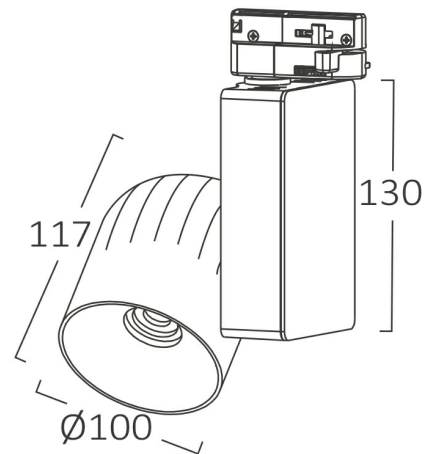

Braytron

PRODUCT DATASHEET

MODEL NO BD30-20411

DESCRIPTION BRY-SHOPLINE-PF-40W-COB-BLC-4000K-2WRS-TRACKLIGHT

BRAYTRON SRL

Bulavardul Iuliu Maniu, Nr.616, Sector 6, 061129, Bucuresti-ROMANIA

info@braytron.com

www.braytron.com

Page 1-2

General Characteristics

Model No	:	BD30-20411
Main Family	:	Track Lighting
Sub Family	:	LED Tracklight
Type	:	Tracklight
Body Color	:	Black
Lamp Shape	:	Non-Directional
Dimmable	:	Not-Dimmable
Light Source	:	LED
Socket	:	2 Wires
Warranty	:	2 years
Class	:	Class II
IP	:	IP20

Electrical Characteristics

Lifetime	:	20000 h
Voltage	:	220-240V
Power Factor	:	>0,9
Material	:	Aluminium
Working Temperature	:	-20 C+40 C
Frequency	:	50-60 Hz

Package Informations

N.W.	:	14,25 kgs
G.W.	:	15,13 kgs
PCS/CTN	:	12 pcs
Length	:	540 mm
Width	:	460 mm
Height	:	340 mm
EAN	:	5949097710162

Product Characteristics

Wattage	:	40 w
Color Temperature	:	4000K
Quse Lumen	:	3600 lm
Color Rendering Index (CRI)	:	>80
Beam Angle	:	36° Degrees

Dimensions & Weight

P. Length	:	130 mm
P. Width	:	100 mm
P. Height	:	117 mm
Weight	:	1188 gr