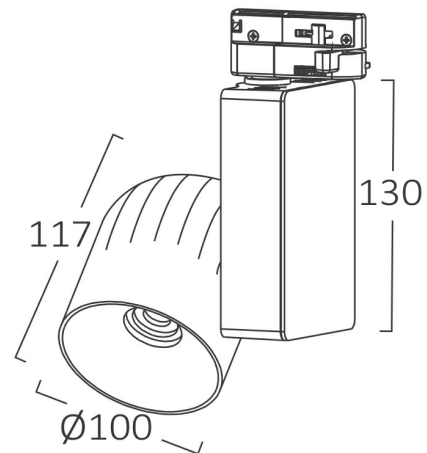

PRODUCT DATASHEET

MODEL NO BD30-20411

DESCRIPTION BRY 40w 4000K SHOPLINE-PF-COB LED -2WRS-TRACKLIGHT

General Characteristics

Model No	:	BD30-20411
Main Family	:	Track Lighting
Sub Family	:	LED Tracklight
Type	:	Tracklight
Body Color	:	Black
Lamp Shape	:	Non-Directional
Dimmable	:	Not-Dimmable
Light Source	:	LED
Socket	:	2 Wires
Warranty	:	2 years
Class	:	Class II
IP	:	IP40

Electrical Characteristics

Lifetime	:	20000 h
Voltage	:	220-240V
Power Factor	:	>0,9
Material	:	Aluminium
Working Temperature	:	-20C+40C
Frequency	:	50-60 Hz

Package Informations

N.W.	:	14,25 kgs
G.W.	:	15,13 kgs
PCS/CTN	:	12 pcs
Length	:	540 mm
Width	:	460 mm
Height	:	340 mm
EAN	:	5949097710162

Product Characteristics

Wattage	:	40 w
Color Temperature	:	4000K
Quse Lumen	:	3600 lm
Color Rendering Index (CRI)	:	>80
Beam Angle	:	36° Degrees

Dimensions & Weight

P. Length	:	130 mm
P. Width	:	100 mm
P. Height	:	117 mm
Weight	:	1188 gr