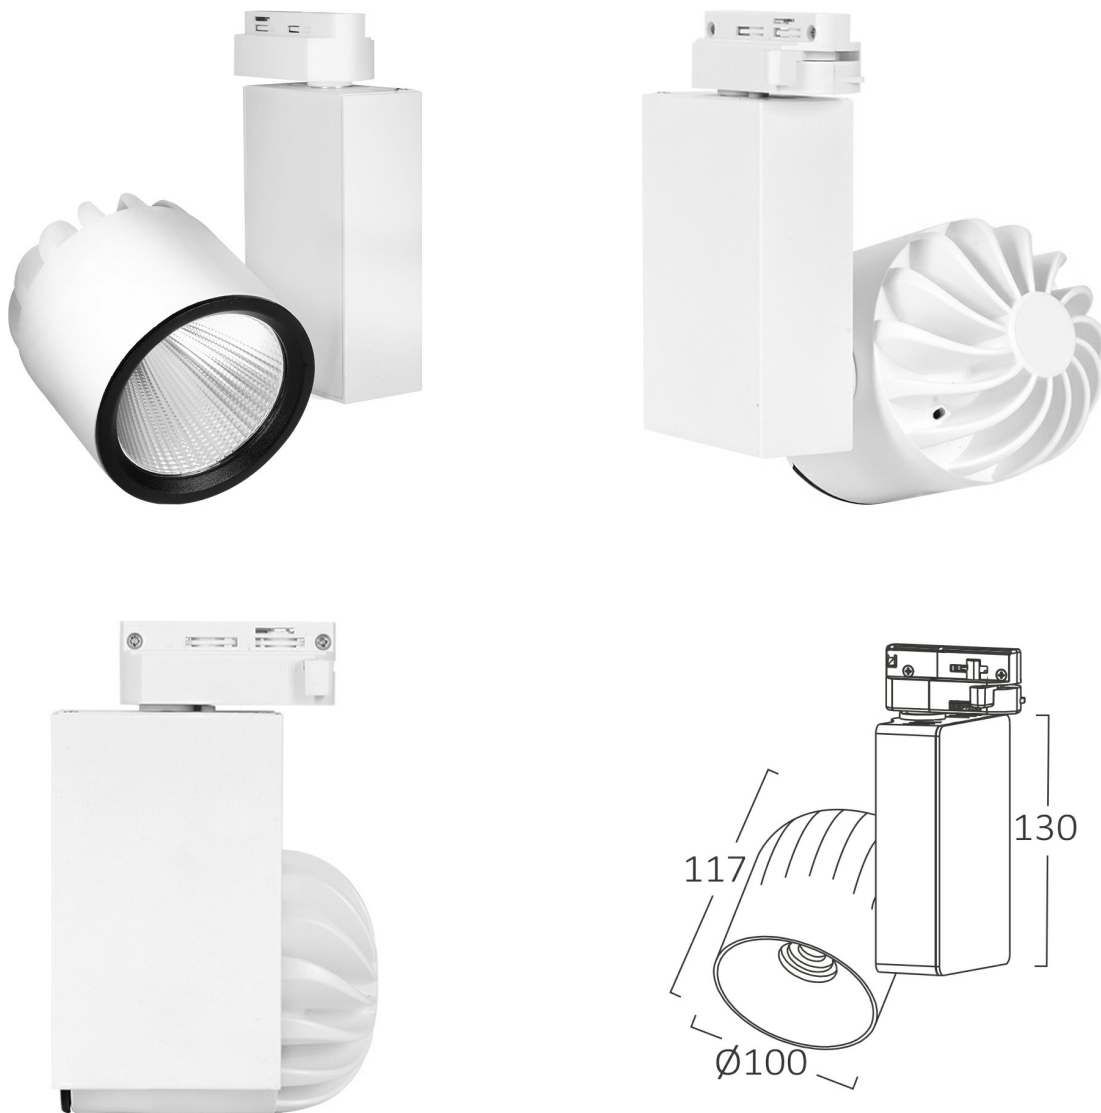

## PRODUCT DATASHEET

MODEL NO BD30-20410

DESCRIPTION BRY-SHOPLINE-PF-40W-COB-WHT-4000K-2WRS-TRACKLIGHT

BRAYTRON SRL

Bulavardul Iuliu Maniu, Nr.616, Sector 6, 061129, Bucuresti-ROMANIA

info@braytron.com

www.braytron.com

### General Characteristics

Model No	:	BD30-20410
Main Family	:	Track Lighting
Sub Family	:	LED Tracklight
Type	:	Tracklight
Body Color	:	White
Lamp Shape	:	Non-Directional
Dimmable	:	Not-Dimmable
Light Source	:	LED
Socket	:	2 Wires
Warranty	:	2 years
Class	:	Class II
IP	:	IP20

### Dimensions & Weight

P. Length	:	130 mm
P. Width	:	100 mm
P. Height	:	117 mm
Weight	:	1188 gr