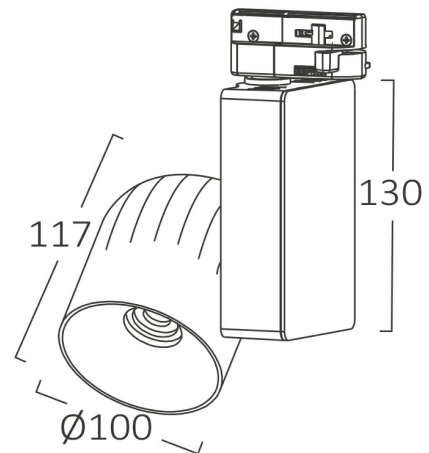

PRODUCT DATASHEET

MODEL NO BD30-20410

DESCRIPTION BRY 40w 4000K SHOPLINE-PF-COB LED -2WRS-TRACKLIGHT

General Characteristics

Model No	:	BD30-20410
Main Family	:	Track Lighting
Sub Family	:	LED Tracklight
Type	:	Tracklight
Body Color	:	White
Lamp Shape	:	Non-Directional
Dimmable	:	Not-Dimmable
Light Source	:	LED
Socket	:	2 Wires
Warranty	:	2 years
Class	:	Class II
IP	:	IP40

Electrical Characteristics

Lifetime	:	20000 h
Voltage	:	220-240V
Power Factor	:	>0,9
Material	:	Aluminium
Working Temperature	:	-20C+40C
Frequency	:	50-60 Hz

Package Informations

N.W.	:	14,25 kgs
G.W.	:	15,13 kgs
PCS/CTN	:	12 pcs
Length	:	540 mm
Width	:	460 mm
Height	:	340 mm
EAN	:	5949097710148

Product Characteristics

Wattage	:	40 w
Color Temperature	:	4000K
Quse Lumen	:	3600 lm
Color Rendering Index (CRI)	:	>80
Beam Angle	:	36° Degrees

Dimensions & Weight

P. Length	:	130 mm
P. Width	:	100 mm
P. Height	:	117 mm
Weight	:	1188 gr