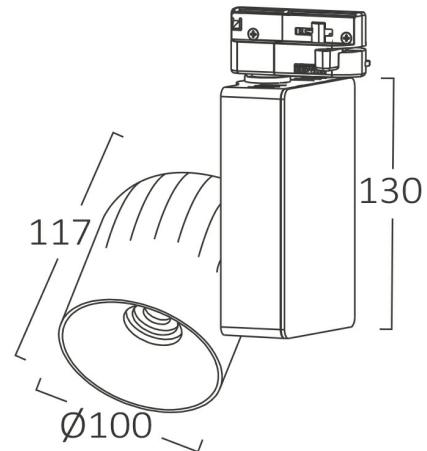

## PRODUCT DATASHEET

MODEL NO BD30-20401

DESCRIPTION BRY 40w 3000K SHOPLINE-PF-COB LED -2WRS-TRACKLIGHT

### General Characteristics

Model No	:	BD30-20401
Main Family	:	Track Lighting
Sub Family	:	LED Tracklight
Type	:	Tracklight
Body Color	:	Black
Lamp Shape	:	Non-Directional
Dimmable	:	Not-Dimmable
Light Source	:	LED
Socket	:	2 Wires
Warranty	:	2 years
Class	:	Class II
IP	:	IP40

### Package Informations

N.W.	:	14,25 kgs
G.W.	:	15,13 kgs
PCS/CTN	:	12 pcs
Length	:	540 mm
Width	:	460 mm
Height	:	340 mm
EAN	:	5949097710155

### Dimensions & Weight

P. Length	:	130 mm
P. Width	:	100 mm
P. Height	:	117 mm
Weight	:	1188 gr