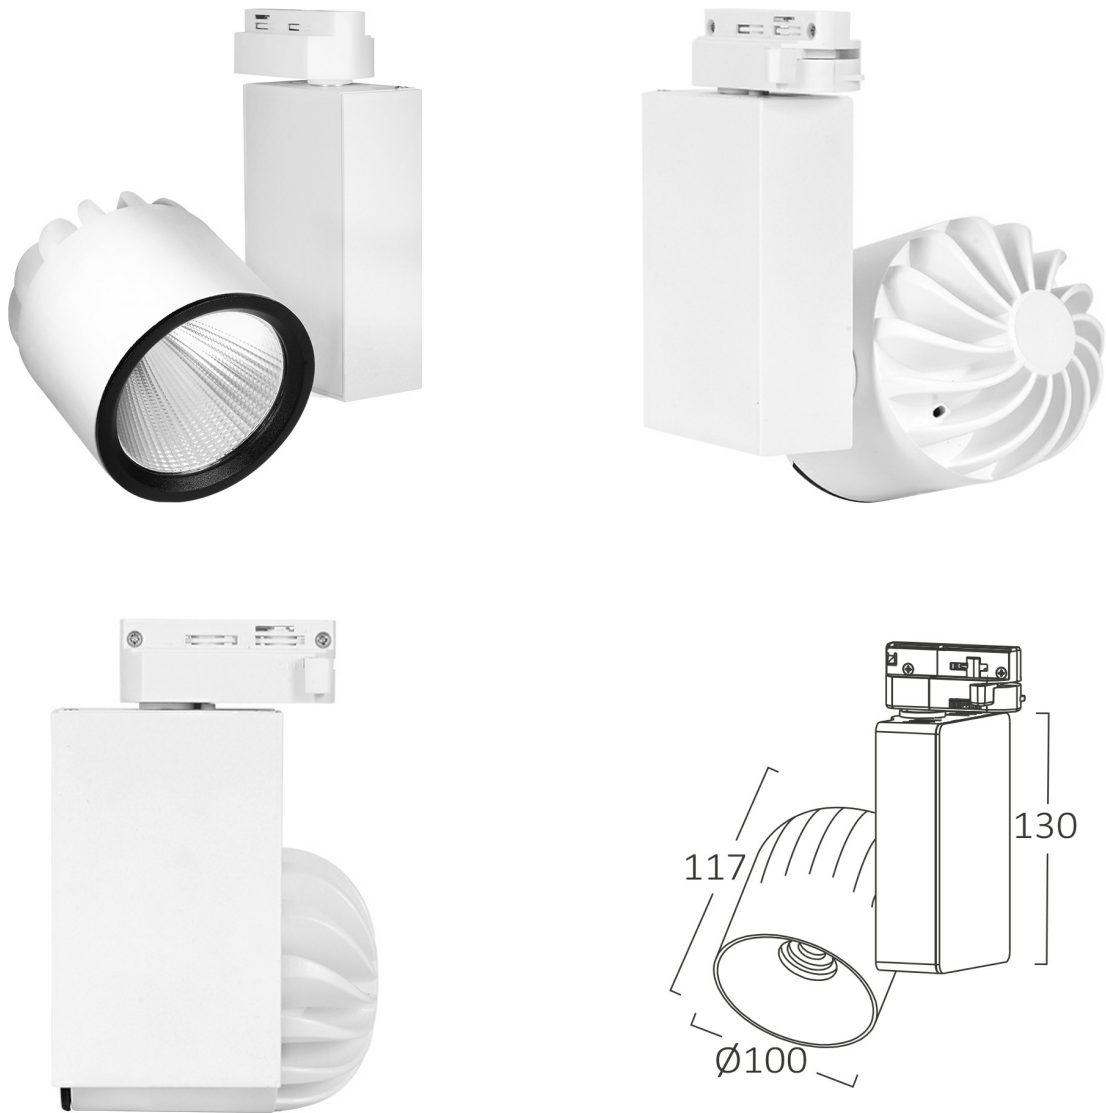

## PRODUCT DATASHEET

MODEL NO BD30-20400

DESCRIPTION BRY 40w 3000K SHOPLINE-PF-COB LED -2WRS-TRACKLIGHT

### General Characteristics

Model No	:	BD30-20400
Main Family	:	Track Lighting
Sub Family	:	LED Tracklight
Type	:	Tracklight
Body Color	:	White
Lamp Shape	:	Non-Directional
Dimmable	:	Not-Dimmable
Light Source	:	LED
Socket	:	2 Wires
Warranty	:	2 years
Class	:	Class II
IP	:	IP40

### Package Informations

N.W.	:	14,25 kgs
G.W.	:	15,13 kgs
PCS/CTN	:	12 pcs
Length	:	540 mm
Width	:	460 mm
Height	:	340 mm
EAN	:	5949097710131

### Dimensions & Weight

P. Length	:	130 mm
P. Width	:	100 mm
P. Height	:	117 mm
Weight	:	1188 gr