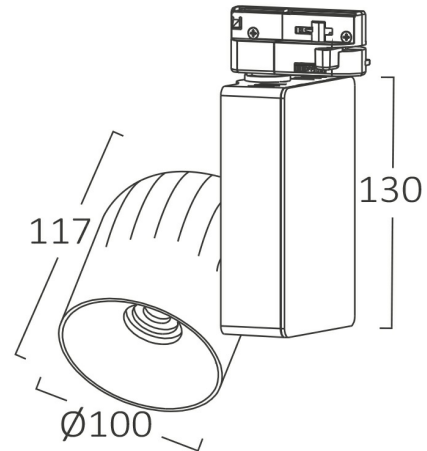

Braytron

PRODUCT DATASHEET

MODEL NO BD30-20400

DESCRIPTION BRY-SHOPLINE-PF-40W-COB-WHT-3000K-2WRS-TRACKLIGHT

BRAYTRON SRL

Bulavardul Iuliu Maniu, Nr.616, Sector 6, 061129, Bucuresti-ROMANIA

info@braytron.com

www.braytron.com

Page 1-2

General Characteristics

Model No	:	BD30-20400
Main Family	:	Track Lighting
Sub Family	:	LED Tracklight
Type	:	Tracklight
Body Color	:	White
Lamp Shape	:	Non-Directional
Dimmable	:	Not-Dimmable
Light Source	:	LED
Socket	:	2 Wires
Warranty	:	2 years
Class	:	Class II
IP	:	IP20

Electrical Characteristics

Lifetime	:	20000 h
Voltage	:	220-240V
Power Factor	:	>0,9
Material	:	Aluminium
Working Temperature	:	-20 C+40 C
Frequency	:	50-60 Hz

Package Informations

N.W.	:	14,25 kgs
G.W.	:	15,13 kgs
PCS/CTN	:	12 pcs
Length	:	540 mm
Width	:	460 mm
Height	:	340 mm
EAN	:	5949097710131

Product Characteristics

Wattage	:	40 w
Color Temperature	:	3000K
Quse Lumen	:	3600 lm
Color Rendering Index (CRI)	:	>80
Beam Angle	:	36° Degrees

Dimensions & Weight

P. Length	:	130 mm
P. Width	:	100 mm
P. Height	:	117 mm
Weight	:	1188 gr