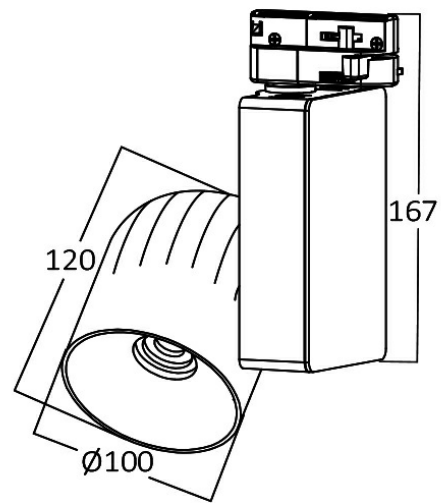

PRODUCT DATASHEET

MODEL NO BD30-00400

DESCRIPTION BRAYTRON 30w 3000K SHOPLINE-PF-COB LED -2WRS-TRACKLIGHT

General Characteristics

Model No	:	BD30-00400
Main Family	:	Track Lighting
Sub Family	:	LED Tracklight
Type	:	Tracklight
Body Color	:	White
Lamp Shape	:	Non-Directional
Dimmable	:	Not-Dimmable
Light Source	:	LED
Socket	:	2 Wires
Warranty	:	2 years
Class	:	Class II
IP	:	IP40

Electrical Characteristics

Lifetime	:	20000 h
Voltage	:	220-240V
Power Factor	:	>0,9
Material	:	Aluminium
Working Temperature	:	-20C+40C
Frequency	:	50-60 Hz

Package Informations

N.W.	:	14,25 kgs
G.W.	:	15,13 kgs
PCS/CTN	:	12 pcs
Length	:	540 mm
Width	:	460 mm
Height	:	340 mm

Product Characteristics

Wattage	:	30 w
Color Temperature	:	3000K
Quse Lumen	:	2700 lm
Color Rendering Index (CRI)	:	>80
Beam Angle	:	36° Degrees

Dimensions & Weight

P. Length	:	120 mm
P. Width	:	100 mm
P. Height	:	117 mm
Weight	:	1188 gr