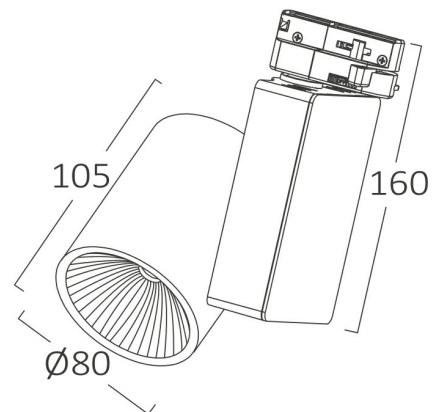

PRODUCT DATASHEET

MODEL NO BD30-00331

DESCRIPTION BRY 30w 6500K SHOPLINE-PC-COB LED -2WRS-TRACKLIGHT

General Characteristics

Model No	:	BD30-00331
Main Family	:	Track Lighting
Sub Family	:	LED Tracklight
Type	:	Tracklight
Body Color	:	Black
Lamp Shape	:	Non-Directional
Dimmable	:	Not-Dimmable
Light Source	:	LED
Socket	:	2 Wires
Warranty	:	2 years
Class	:	Class II
IP	:	IP40

Electrical Characteristics

Lifetime	:	20000 h
Voltage	:	220-240V
Power Factor	:	>0,9
Material	:	Aluminium
Working Temperature	:	-20C+40C
Frequency	:	50-60 Hz

Package Informations

N.W.	:	8,88 kgs
G.W.	:	9,37 kgs
PCS/CTN	:	12 pcs
Length	:	550 mm
Width	:	460 mm
Height	:	355 mm
EAN	:	5949097720673

Product Characteristics

Wattage	:	30 w
Color Temperature	:	6500K
Quse Lumen	:	2660 lm
Color Rendering Index (CRI)	:	>80
Beam Angle	:	36° Degrees

Dimensions & Weight

Diameter	:	80 mm
P. Length	:	105 mm
P. Height	:	160 mm
Weight	:	740 gr