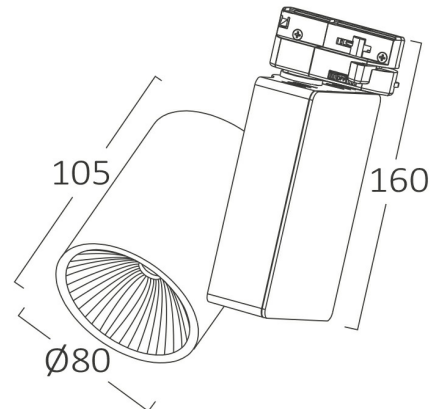

Braytron

PRODUCT DATASHEET

MODEL NO BD30-00331

DESCRIPTION BRY-SHOPLINE-PC-30W-COB-BLC-6500K-2WRS-TRACKLIGHT

BRAYTRON SRL

Bulavardul Iuliu Maniu, Nr.616, Sector 6, 061129, Bucuresti-ROMANIA

info@braytron.com

www.braytron.com

Page 1-2

General Characteristics

Model No	:	BD30-00331
Main Family	:	Track Lighting
Sub Family	:	LED Tracklight
Type	:	Tracklight
Body Color	:	Black
Lamp Shape	:	Non-Directional
Dimmable	:	Not-Dimmable
Light Source	:	LED
Socket	:	2 Wires
Warranty	:	2 years
Class	:	Class II
IP	:	IP20

Electrical Characteristics

Lifetime	:	20000 h
Voltage	:	220-240V
Power Factor	:	>0,9
Material	:	Aluminium
Working Temperature	:	-20 C+40 C
Frequency	:	50-60 Hz

Package Informations

N.W.	:	8,88 kgs
G.W.	:	9,37 kgs
PCS/CTN	:	12 pcs
Length	:	550 mm
Width	:	460 mm
Height	:	355 mm
EAN	:	5949097720673

Product Characteristics

Wattage	:	30 w
Color Temperature	:	6500K
Quse Lumen	:	2660 lm
Color Rendering Index (CRI)	:	>80
Beam Angle	:	36° Degrees

Dimensions & Weight

Diameter	:	80 mm
P. Length	:	105 mm
P. Height	:	160 mm
Weight	:	740 gr