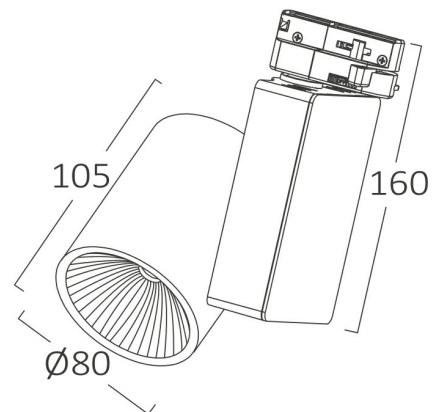

PRODUCT DATASHEET

MODEL NO BD30-00330

DESCRIPTION BRY 30w 6500K SHOPLINE-PC-COB LED -2WRS-TRACKLIGHT

General Characteristics

Model No	:	BD30-00330
Main Family	:	Track Lighting
Sub Family	:	LED Tracklight
Type	:	Tracklight
Body Color	:	White
Lamp Shape	:	Non-Directional
Dimmable	:	Not-Dimmable
Light Source	:	LED
Socket	:	2 Wires
Warranty	:	2 years
Class	:	Class II
IP	:	IP40

Electrical Characteristics

Lifetime	:	20000 h
Voltage	:	220-240V
Power Factor	:	>0,9
Material	:	Aluminium
Working Temperature	:	-20C+40C
Frequency	:	50-60 Hz

Package Informations

N.W.	:	8,88 kgs
G.W.	:	9,37 kgs
PCS/CTN	:	12 pcs
Length	:	550 mm
Width	:	460 mm
Height	:	355 mm
EAN	:	5949097720666

Product Characteristics

Wattage	:	30 w
Color Temperature	:	6500K
Quse Lumen	:	2660 lm
Color Rendering Index (CRI)	:	>80
Beam Angle	:	36° Degrees

Dimensions & Weight

Diameter	:	80 mm
P. Length	:	105 mm
P. Height	:	160 mm
Weight	:	740 gr