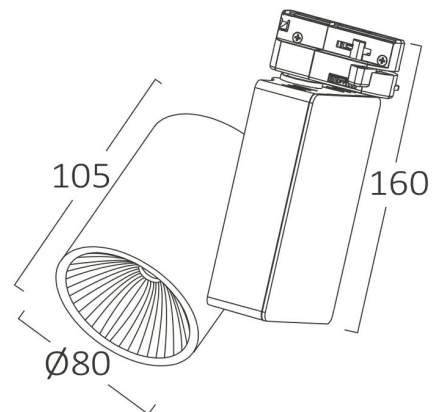

Braytron

PRODUCT DATASHEET

MODEL NO BD30-00330

DESCRIPTION BRY-SHOPLINE-PC-30W-COB-WHT-6500K-2WRS-TRACKLIGHT

BRAYTRON SRL

Bulavardul Iuliu Maniu, Nr.616, Sector 6, 061129, Bucuresti-ROMANIA

info@braytron.com

www.braytron.com

Page 1-2

General Characteristics

Model No	:	BD30-00330
Main Family	:	Track Lighting
Sub Family	:	LED Tracklight
Type	:	Tracklight
Body Color	:	White
Lamp Shape	:	Non-Directional
Dimmable	:	Not-Dimmable
Light Source	:	LED
Socket	:	2 Wires
Warranty	:	2 years
Class	:	Class II
IP	:	IP20

Electrical Characteristics

Lifetime	:	20000 h
Voltage	:	220-240V
Power Factor	:	>0,9
Material	:	Aluminium
Working Temperature	:	-20 C+40 C
Frequency	:	50-60 Hz

Package Informations

N.W.	:	8,88 kgs
G.W.	:	9,37 kgs
PCS/CTN	:	12 pcs
Length	:	550 mm
Width	:	460 mm
Height	:	355 mm
EAN	:	5949097720666

Product Characteristics

Wattage	:	30 w
Color Temperature	:	6500K
Quse Lumen	:	2660 lm
Color Rendering Index (CRI)	:	>80
Beam Angle	:	36° Degrees

Dimensions & Weight

Diameter	:	80 mm
P. Length	:	105 mm
P. Height	:	160 mm
Weight	:	740 gr