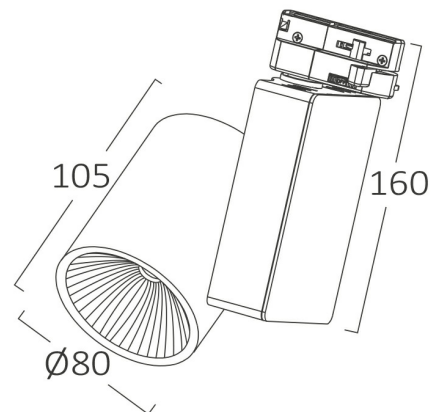

PRODUCT DATASHEET

MODEL NO BD30-00321

DESCRIPTION BRY 30w 5000K SHOPLINE-PC-COB LED -2WRS-TRACKLIGHT

General Characteristics

Model No	:	BD30-00321
Main Family	:	Track Lighting
Sub Family	:	LED Tracklight
Type	:	Tracklight
Body Color	:	Black
Lamp Shape	:	Non-Directional
Dimmable	:	Not-Dimmable
Light Source	:	LED
Socket	:	2 Wires
Warranty	:	2 years
Class	:	Class II
IP	:	IP40

Electrical Characteristics

Lifetime	:	20000 h
Voltage	:	220-240V
Power Factor	:	>0,9
Material	:	Aluminium
Working Temperature	:	-20C+40C
Frequency	:	50-60 Hz

Package Informations

N.W.	:	8,88 kgs
G.W.	:	9,37 kgs
PCS/CTN	:	12 pcs
Length	:	550 mm
Width	:	460 mm
Height	:	355 mm
EAN	:	5949097707575

Product Characteristics

Wattage	:	30 w
Color Temperature	:	5000K
Quse Lumen	:	2660 lm
Color Rendering Index (CRI)	:	>80
Beam Angle	:	36° Degrees

Dimensions & Weight

Diameter	:	80 mm
P. Length	:	105 mm
P. Height	:	160 mm
Weight	:	740 gr