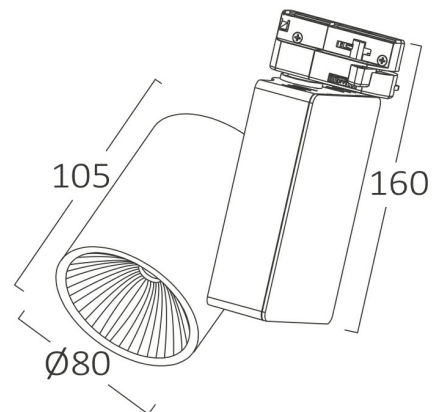

PRODUCT DATASHEET

MODEL NO BD30-00320

DESCRIPTION BRY 30w 5000K SHOPLINE-PC-COB LED -2WRS-TRACKLIGHT

General Characteristics

Model No	:	BD30-00320
Main Family	:	Track Lighting
Sub Family	:	LED Tracklight
Type	:	Tracklight
Body Color	:	White
Lamp Shape	:	Non-Directional
Dimmable	:	Not-Dimmable
Light Source	:	LED
Socket	:	2 Wires
Warranty	:	2 years
Class	:	Class II
IP	:	IP40

Electrical Characteristics

Lifetime	:	20000 h
Voltage	:	220-240V
Power Factor	:	>0,9
Material	:	Aluminium
Working Temperature	:	-20C+40C
Frequency	:	50-60 Hz

Package Informations

N.W.	:	8,88 kgs
G.W.	:	9,37 kgs
PCS/CTN	:	12 pcs
Length	:	550 mm
Width	:	460 mm
Height	:	355 mm
EAN	:	5949097720659

Product Characteristics

Wattage	:	30 w
Color Temperature	:	5000K
Quse Lumen	:	2660 lm
Color Rendering Index (CRI)	:	>80
Beam Angle	:	36° Degrees

Dimensions & Weight

Diameter	:	80 mm
P. Length	:	105 mm
P. Height	:	160 mm
Weight	:	740 gr