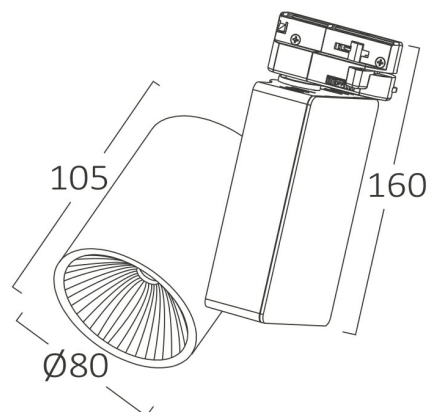

Braytron

PRODUCT DATASHEET

MODEL NO BD30-00320

DESCRIPTION BRY-SHOPLINE-PC-30W-COB-WHT-5000K-2WRS-TRACKLIGHT

BRAYTRON SRL

Bulavardul Iuliu Maniu, Nr.616, Sector 6, 061129, Bucuresti-ROMANIA

info@braytron.com

www.braytron.com

Page 1-2

General Characteristics

Model No	:	BD30-00320
Main Family	:	Track Lighting
Sub Family	:	LED Tracklight
Type	:	Tracklight
Body Color	:	White
Lamp Shape	:	Non-Directional
Dimmable	:	Not-Dimmable
Light Source	:	LED
Socket	:	2 Wires
Warranty	:	2 years
Class	:	Class II
IP	:	IP20

Electrical Characteristics

Lifetime	:	20000 h
Voltage	:	220-240V
Power Factor	:	>0,9
Material	:	Aluminium
Working Temperature	:	-20 C+40 C
Frequency	:	50-60 Hz

Package Informations

N.W.	:	8,88 kgs
G.W.	:	9,37 kgs
PCS/CTN	:	12 pcs
Length	:	550 mm
Width	:	460 mm
Height	:	355 mm
EAN	:	5949097720659

Product Characteristics

Wattage	:	30 w
Color Temperature	:	5000K
Quse Lumen	:	2660 lm
Color Rendering Index (CRI)	:	>80
Beam Angle	:	36° Degrees

Dimensions & Weight

Diameter	:	80 mm
P. Length	:	105 mm
P. Height	:	160 mm
Weight	:	740 gr