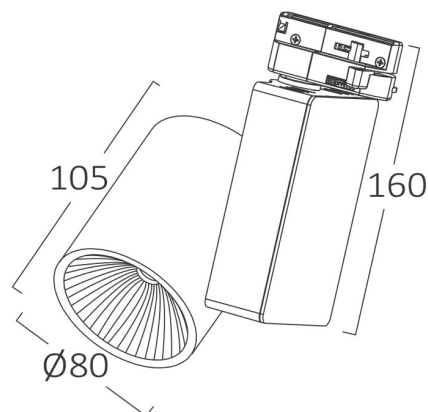

Braytron

PRODUCT DATASHEET

MODEL NO BD30-00311

DESCRIPTION BRY-SHOPLINE-PC-30W-COB-BLC-4000K-2WRS-TRACKLIGHT

BRAYTRON SRL

Bulavardul Iuliu Maniu, Nr.616, Sector 6, 061129, Bucuresti-ROMANIA

info@braytron.com

www.braytron.com

General Characteristics

Model No	:	BD30-00311
Main Family	:	Track Lighting
Sub Family	:	LED Tracklight
Type	:	Tracklight
Body Color	:	Black
Lamp Shape	:	Non-Directional
Dimmable	:	Not-Dimmable
Light Source	:	LED
Socket	:	2 Wires
Warranty	:	2 years
Class	:	Class II
IP	:	IP20

Electrical Characteristics

Lifetime	:	20000 h
Voltage	:	220-240V
Power Factor	:	>0,9
Material	:	Aluminium
Working Temperature	:	-20 C+40 C
Frequency	:	50-60 Hz

Package Informations

N.W.	:	8,88 kgs
G.W.	:	9,37 kgs
PCS/CTN	:	12 pcs
Length	:	550 mm
Width	:	460 mm
Height	:	355 mm
EAN	:	5949097711145

Product Characteristics

Wattage	:	30 w
Color Temperature	:	4000K
Quse Lumen	:	2660 lm
Color Rendering Index (CRI)	:	>80
Beam Angle	:	36° Degrees

Dimensions & Weight

Diameter	:	80 mm
P. Length	:	105 mm
P. Height	:	160 mm
Weight	:	740 gr