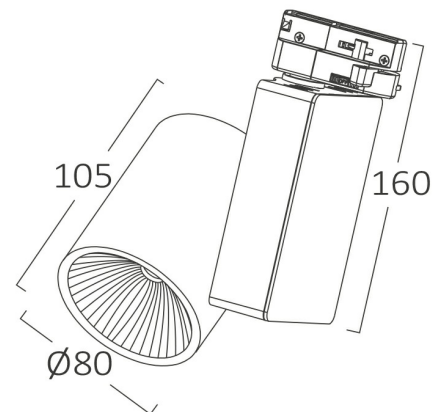

PRODUCT DATASHEET

MODEL NO BD30-00311

DESCRIPTION BRY 30w 4000K SHOPLINE-PC-COB LED -2WRS-TRACKLIGHT

General Characteristics

Model No	:	BD30-00311
Main Family	:	Track Lighting
Sub Family	:	LED Tracklight
Type	:	Tracklight
Body Color	:	Black
Lamp Shape	:	Non-Directional
Dimmable	:	Not-Dimmable
Light Source	:	LED
Socket	:	2 Wires
Warranty	:	2 years
Class	:	Class II
IP	:	IP40

Electrical Characteristics

Lifetime	:	20000 h
Voltage	:	220-240V
Power Factor	:	>0,9
Material	:	Aluminium
Working Temperature	:	-20C+40C
Frequency	:	50-60 Hz

Package Informations

N.W.	:	8,88 kgs
G.W.	:	9,37 kgs
PCS/CTN	:	12 pcs
Length	:	550 mm
Width	:	460 mm
Height	:	355 mm
EAN	:	5949097711145

Product Characteristics

Wattage	:	30 w
Color Temperature	:	4000K
Quse Lumen	:	2660 lm
Color Rendering Index (CRI)	:	>80
Beam Angle	:	36° Degrees

Dimensions & Weight

Diameter	:	80 mm
P. Length	:	105 mm
P. Height	:	160 mm
Weight	:	740 gr