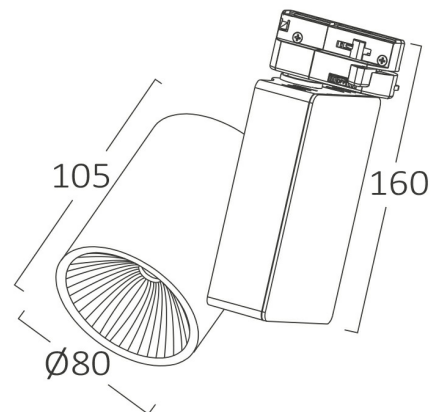

PRODUCT DATASHEET

MODEL NO BD30-00301

DESCRIPTION BRY 30w 3000K SHOPLINE-PC-COB LED -2WRS-TRACKLIGHT

General Characteristics

Model No	:	BD30-00301
Main Family	:	Track Lighting
Sub Family	:	LED Tracklight
Type	:	Tracklight
Body Color	:	Black
Lamp Shape	:	Non-Directional
Dimmable	:	Not-Dimmable
Light Source	:	LED
Socket	:	2 Wires
Warranty	:	2 years
Class	:	Class II
IP	:	IP40

Electrical Characteristics

Lifetime	:	20000 h
Voltage	:	220-240V
Power Factor	:	>0,9
Material	:	Aluminium
Working Temperature	:	-20C+40C
Frequency	:	50-60 Hz

Package Informations

N.W.	:	8,88 kgs
G.W.	:	9,37 kgs
PCS/CTN	:	12 pcs
Length	:	550 mm
Width	:	460 mm
Height	:	355 mm
EAN	:	5949097701351

Product Characteristics

Wattage	:	30 w
Color Temperature	:	3000K
Quse Lumen	:	2660 lm
Color Rendering Index (CRI)	:	>80
Beam Angle	:	36° Degrees

Dimensions & Weight

Diameter	:	80 mm
P. Length	:	105 mm
P. Height	:	160 mm
Weight	:	740 gr