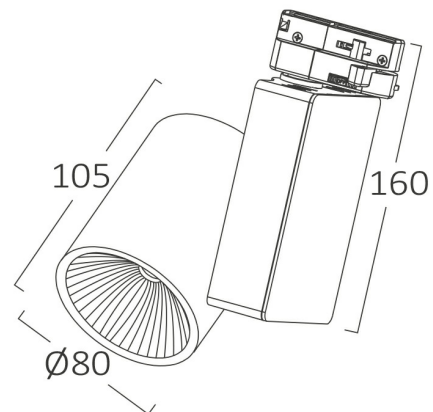

Braytron

PRODUCT DATASHEET

MODEL NO BD30-00301

DESCRIPTION BRY-SHOPLINE-PC-30W-COB-BLC-3000K-2WRS-TRACKLIGHT

BRAYTRON SRL

Bulavardul Iuliu Maniu, Nr.616, Sector 6, 061129, Bucuresti-ROMANIA

info@braytron.com

www.braytron.com

Page 1-2

General Characteristics

Model No	:	BD30-00301
Main Family	:	Track Lighting
Sub Family	:	LED Tracklight
Type	:	Tracklight
Body Color	:	Black
Lamp Shape	:	Non-Directional
Dimmable	:	Not-Dimmable
Light Source	:	LED
Socket	:	2 Wires
Warranty	:	2 years
Class	:	Class II
IP	:	IP20

Electrical Characteristics

Lifetime	:	20000 h
Voltage	:	220-240V
Power Factor	:	>0,9
Material	:	Aluminium
Working Temperature	:	-20 C+40 C
Frequency	:	50-60 Hz

Package Informations

N.W.	:	8,88 kgs
G.W.	:	9,37 kgs
PCS/CTN	:	12 pcs
Length	:	550 mm
Width	:	460 mm
Height	:	355 mm
EAN	:	5949097701351

Product Characteristics

Wattage	:	30 w
Color Temperature	:	3000K
Quse Lumen	:	2660 lm
Color Rendering Index (CRI)	:	>80
Beam Angle	:	36° Degrees

Dimensions & Weight

Diameter	:	80 mm
P. Length	:	105 mm
P. Height	:	160 mm
Weight	:	740 gr