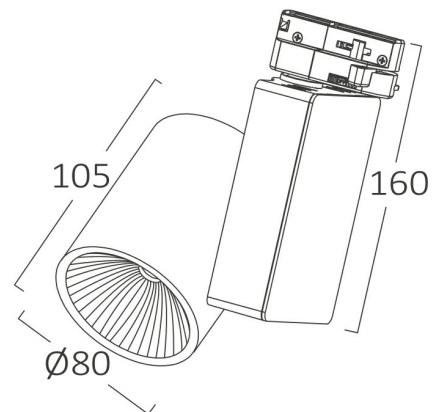

PRODUCT DATASHEET

MODEL NO BD30-00300

DESCRIPTION BRY-SHOPLINE-CD-30W-COB-WHT-3000K-2WRS-TRACKLIGHT

General Characteristics

Model No	:	BD30-00300
Main Family	:	Track Lighting
Sub Family	:	LED Tracklight
Type	:	Tracklight
Body Color	:	White
Lamp Shape	:	Non-Directional
Dimmable	:	Not-Dimmable
Light Source	:	LED
Socket	:	2 Wires
Warranty	:	2 years
Class	:	Class II
IP	:	IP40

Electrical Characteristics

Lifetime	:	20000 h
Voltage	:	220-240V
Power Factor	:	>0,9
Material	:	Aluminium
Working Temperature	:	-20C+40C
Frequency	:	50-60 Hz

Package Informations

N.W.	:	8,88 kgs
G.W.	:	9,37 kgs
PCS/CTN	:	12 pcs
Length	:	550 mm
Width	:	460 mm
Height	:	355 mm
EAN	:	5949097701344

Product Characteristics

Wattage	:	30 w
Color Temperature	:	3000K
Quse Lumen	:	2660 lm
Color Rendering Index (CRI)	:	>80
Beam Angle	:	36° Degrees

Dimensions & Weight

Diameter	:	80 mm
P. Length	:	105 mm
P. Height	:	160 mm
Weight	:	740 gr