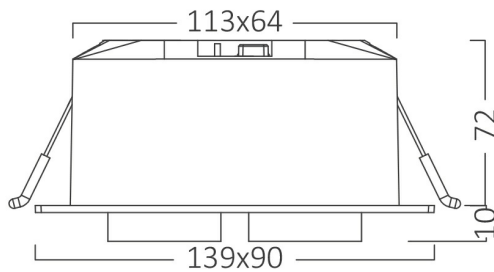

PRODUCT DATASHEET

MODEL NO BD05-00380

DESCRIPTION BRY-SPOTLED G4-2x6W-SQR-WHT-3IN1-LED SPOTLIGHT

General Characteristics

Model No	:	BD05-00380
Main Family	:	Indoor Lighting
Sub Family	:	LED Spotlight
Type	:	Spotlight
Body Color	:	White
Lamp Shape	:	Directional
Dimmable	:	Not-Dimmable
Light Source	:	LED
Warranty	:	2 years
Class	:	Class II
IP	:	IP20

Electrical Characteristics

Lifetime	:	20000 h
Voltage	:	220-240V
Power Factor	:	>0,5
Material	:	PC
Working Temperature	:	-20 C+40 C
Frequency	:	50-60 Hz

Package Informations

N.W.	:	4,5 kgs
G.W.	:	6,10 kgs
PCS/CTN	:	20 pcs
Length	:	425 mm
Width	:	425 mm
Height	:	190 mm
EAN	:	5949097729577

Product Characteristics

Wattage	:	2x6 w
Color Temperature	:	3IN1
Quse Lumen	:	1000 lm
Color Rendering Index (CRI)	:	>80
Energy Efficiency Level	:	F
Beam Angle	:	38° Degrees
Color Category	:	3IN1

Dimensions & Weight

Diameter	:	40 mm
P. Length	:	139 mm
P. Width	:	90 mm
P. Height	:	72 mm
Cutout	:	113x64 mm
Weight	:	226 gr