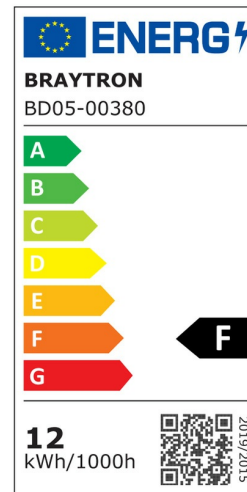

## PRODUCT DATASHEET

MODEL NO BD05-00380

DESCRIPTION BRY-SPOTLED G4-2x6W-SQR-WHT-3IN1-LED SPOTLIGHT

BRAYTRON SRL

Bulavardul Iuliu Maniu, Nr.616, Sector 6, 061129, Bucuresti-ROMANIA

info@braytron.com

www.braytron.com

### General Characteristics

Model No	:	BD05-00380
Main Family	:	Indoor Lighting
Sub Family	:	LED Spotlight
Type	:	Spotlight
Body Color	:	White
Lamp Shape	:	Directional
Dimmable	:	Not-Dimmable
Light Source	:	LED
Warranty	:	2 years
Class	:	Class II
IP	:	IP20

### Product Characteristics

Wattage	:	2x6 w
Color Temperature	:	3IN1
Quse Lumen	:	1000 lm
Color Rendering Index (CRI)	:	>80
Energy Efficiency Level	:	F
Beam Angle	:	38° Degrees
Color Category	:	3IN1