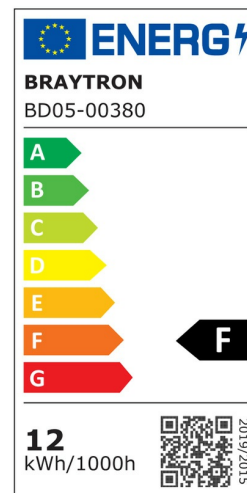

PRODUCT DATASHEET

MODEL NO BD05-00380

DESCRIPTION BRY-SPOTLED G4-2x6W-SQR-WHT-3IN1-LED SPOTLIGHT

General Characteristics

Model No	:	BD05-00380
Main Family	:	Indoor Lighting
Sub Family	:	LED Spotlight
Type	:	Spotlight
Body Color	:	White
Lamp Shape	:	Directional
Dimmable	:	Not-Dimmable
Light Source	:	LED
Warranty	:	2 years
Class	:	Class II
IP	:	IP20

Electrical Characteristics

Lifetime	:	20000 h
Voltage	:	220-240V
Power Factor	:	>0,5
Material	:	PC
Working Temperature	:	-20 C+40 C
Frequency	:	50-60 Hz

Package Informations

N.W.	:	4,5 kgs
G.W.	:	6,10 kgs
PCS/CTN	:	20 pcs
Length	:	425 mm
Width	:	425 mm
Height	:	190 mm
EAN	:	5949097729577

Product Characteristics

Wattage	:	2x6 w
Color Temperature	:	3IN1
Quse Lumen	:	1000 lm
Color Rendering Index (CRI)	:	>80
Energy Efficiency Level	:	F
Beam Angle	:	38° Degrees
Color Category	:	3IN1

Dimensions & Weight

Diameter	:	40 mm
P. Length	:	139 mm
P. Width	:	90 mm
P. Height	:	72 mm
Cutout	:	113x64 mm
Weight	:	226 gr