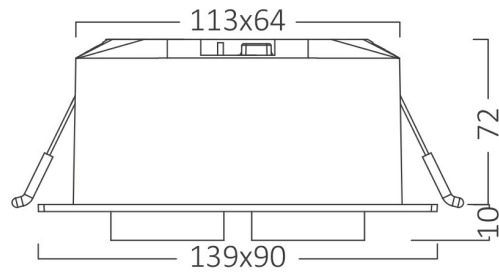

PRODUCT DATASHEET

MODEL NO BD05-00380

DESCRIPTION BRY-SPOTLED G4-2x6W-SQR-WHT-3IN1-LED SPOTLIGHT

General Characteristics

Model No	:	BD05-00380
Main Family	:	Indoor Lighting
Sub Family	:	LED Spotlight
Type	:	Spotlight
Body Color	:	White
Lamp Shape	:	Directional
Dimmable	:	Not-Dimmable
Light Source	:	LED
Warranty	:	2 years
Class	:	Class II
IP	:	IP20

Electrical Characteristics

Lifetime	:	20000 h
Voltage	:	220-240V
Power Factor	:	>0,5
Material	:	PC
Working Temperature	:	-20 C+40 C
Frequency	:	50-60 Hz

Package Informations

N.W.	:	4,5 kgs
G.W.	:	6,10 kgs
PCS/CTN	:	20 pcs
Length	:	425 mm
Width	:	425 mm
Height	:	190 mm
EAN	:	5949097729577

Product Characteristics

Wattage	:	2x6 w
Color Temperature	:	3IN1
Quse Lumen	:	1000 lm
Color Rendering Index (CRI)	:	>80
Energy Efficiency Level	:	F
Beam Angle	:	38° Degrees
Color Category	:	3IN1

Dimensions & Weight

Diameter	:	40 mm
P. Length	:	139 mm
P. Width	:	90 mm
P. Height	:	72 mm
Cutout	:	113x64 mm
Weight	:	226 gr