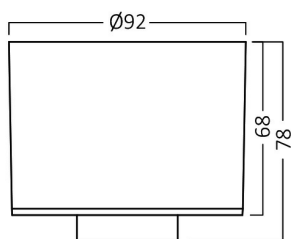

PRODUCT DATASHEET

MODEL NO BD05-00181

DESCRIPTION BRY-SPOTLED G4S-6W-RND-BLC-3IN1-LED SPOTLIGHT

General Characteristics

Model No	:	BD05-00181
Main Family	:	Indoor Lighting
Sub Family	:	LED Spotlight
Type	:	Spotlight
Body Color	:	Black
Lamp Shape	:	Directional
Dimmable	:	Not-Dimmable
Light Source	:	LED
Warranty	:	2 years
Class	:	Class II
IP	:	IP20

Electrical Characteristics

Lifetime	:	20000 h
Voltage	:	220-240V
Power Factor	:	>0,5
Material	:	PC
Working Temperature	:	-20 C+40 C
Frequency	:	50-60 Hz

Package Informations

N.W.	:	4,80 kgs
G.W.	:	7,10 kgs
PCS/CTN	:	40 pcs
Length	:	500 mm
Width	:	410 mm
Height	:	195 mm
EAN	:	5949097729560

Product Characteristics

Wattage	:	6 w
Color Temperature	:	3IN1
Quse Lumen	:	500 lm
Color Rendering Index (CRI)	:	>80
Energy Efficiency Level	:	F
Beam Angle	:	38° Degrees
Color Category	:	3IN1

Dimensions & Weight

Diameter	:	90 mm
P. Height	:	78 mm
Cutout	:	65 mm
Weight	:	120 gr