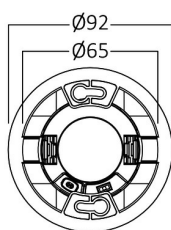

PRODUCT DATASHEET

MODEL NO BD05-00181

DESCRIPTION BRY-SPOTLED G4S-6W-RND-BLC-3IN1-LED SPOTLIGHT

General Characteristics

Model No	:	BD05-00181
Main Family	:	Indoor Lighting
Sub Family	:	LED Spotlight
Type	:	Spotlight
Body Color	:	Black
Lamp Shape	:	Directional
Dimmable	:	Not-Dimmable
Light Source	:	LED
Warranty	:	2 years
Class	:	Class II
IP	:	IP20

Electrical Characteristics

Lifetime	:	20000 h
Voltage	:	220-240V
Power Factor	:	>0,5
Material	:	PC
Working Temperature	:	-20 C+40 C
Frequency	:	50-60 Hz

Package Informations

N.W.	:	4,80 kgs
G.W.	:	7,10 kgs
PCS/CTN	:	40 pcs
Length	:	500 mm
Width	:	410 mm
Height	:	195 mm
EAN	:	5949097729560

Product Characteristics

Wattage	:	6 w
Color Temperature	:	3IN1
Quse Lumen	:	500 lm
Color Rendering Index (CRI)	:	>80
Energy Efficiency Level	:	F
Beam Angle	:	38° Degrees
Color Category	:	3IN1

Dimensions & Weight

Diameter	:	90 mm
P. Height	:	78 mm
Cutout	:	65 mm
Weight	:	120 gr