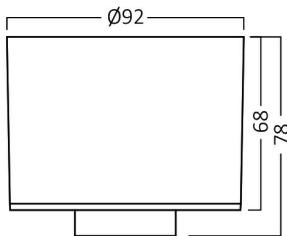

Braytron

PRODUCT DATASHEET

MODEL NO BD05-00181

DESCRIPTION BRY-SPOTLED G4S-6W-RND-BLC-3IN1-LED SPOTLIGHT

BRAYTRON SRL

Bulavardul iuliu maniu, Nr.616, Sector 6, 061129, Bucuresti-ROMANIA

info@braytron.com

www.braytron.com

Package Informations

| | | |
|---------|---|---------------|
| N.W. | : | 4,80 kgs |
| G.W. | : | 7,10 kgs |
| PCS/CTN | : | 40 pcs |
| Length | : | 500 mm |
| Width | : | 410 mm |
| Height | : | 195 mm |
| EAN | : | 5949097729560 |

Product Characteristics

| | | |
|-----------------------------|---|-------------|
| Wattage | : | 6 w |
| Color Temperature | : | 3IN1 |
| Quse Lumen | : | 500 lm |
| Color Rendering Index (CRI) | : | >80 |
| Energy Efficiency Level | : | F |
| Beam Angle | : | 38° Degrees |
| Color Category | : | 3IN1 |

Dimensions & Weight

| | | |
|-----------|---|--------|
| Diameter | : | 90 mm |
| P. Height | : | 78 mm |
| Cutout | : | 65 mm |
| Weight | : | 120 gr |