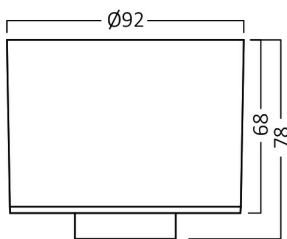

PRODUCT DATASHEET

MODEL NO BD05-00180

DESCRIPTION BRY-SPOTLED G4S-6W-RND-WHT-3IN1-LED SPOTLIGHT