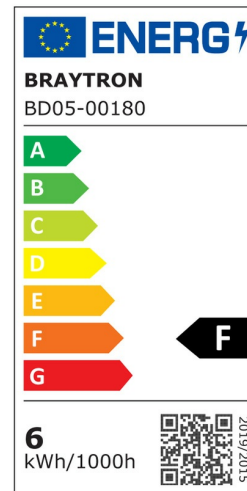

## PRODUCT DATASHEET

MODEL NO BD05-00180

DESCRIPTION BRY-SPOTLED G4S-6W-RND-WHT-3IN1-LED SPOTLIGHT

### General Characteristics

Model No	:	BD05-00180
Main Family	:	Indoor Lighting
Sub Family	:	LED Spotlight
Type	:	Spotlight
Body Color	:	White
Lamp Shape	:	Directional
Dimmable	:	Not-Dimmable
Light Source	:	LED
Warranty	:	2 years
Class	:	Class II
IP	:	IP20

### Product Characteristics

Wattage	:	6 w
Color Temperature	:	3IN1
Quse Lumen	:	500 lm
Color Rendering Index (CRI)	:	>80
Energy Efficiency Level	:	F
Beam Angle	:	38° Degrees
Color Category	:	3IN1

### Dimensions & Weight

Diameter	:	90 mm
P. Height	:	78 mm
Cutout	:	65 mm
Weight	:	120 gr