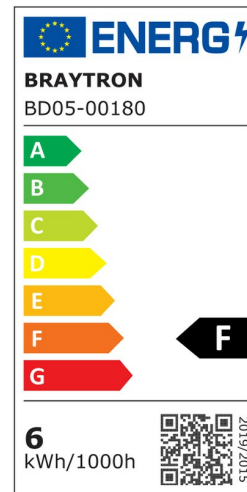

Braytron

PRODUCT DATASHEET

MODEL NO BD05-00180

DESCRIPTION BRY-SPOTLED G4S-6W-RND-WHT-3IN1-LED SPOTLIGHT

BRAYTRON SRL

Bulavardul Iuliu Maniu, Nr.616, Sector 6, 061129, Bucuresti-ROMANIA

info@braytron.com

www.braytron.com

General Characteristics

Model No	:	BD05-00180
Main Family	:	Indoor Lighting
Sub Family	:	LED Spotlight
Type	:	Spotlight
Body Color	:	White
Lamp Shape	:	Directional
Dimmable	:	Not-Dimmable
Light Source	:	LED
Warranty	:	2 years
Class	:	Class II
IP	:	IP20

Electrical Characteristics

Lifetime	:	20000 h
Voltage	:	220-240V
Power Factor	:	>0,5
Material	:	PC
Working Temperature	:	-20 C+40 C
Frequency	:	50-60 Hz

Package Informations

N.W.	:	4,80 kgs
G.W.	:	7,10 kgs
PCS/CTN	:	40 pcs
Length	:	500 mm
Width	:	410 mm
Height	:	195 mm
EAN	:	5949097729553

Product Characteristics

Wattage	:	6 w
Color Temperature	:	3IN1
Quse Lumen	:	500 lm
Color Rendering Index (CRI)	:	>80
Energy Efficiency Level	:	F
Beam Angle	:	38° Degrees
Color Category	:	3IN1

Dimensions & Weight