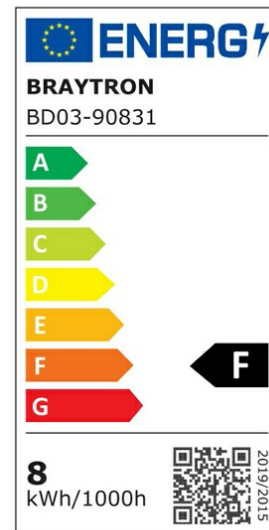

Braytron

PRODUCT DATASHEET

MODEL NO BD03-90831

DESCRIPTION BRY-MODUL-P- G4-8W-38D-BLC-6500K-LED MODUL

BRAYTRON SRL

Bulavardul iuliu maniu, Nr.616, Sector 6, 061129, Bucuresti-ROMANIA

info@braytron.com

www.braytron.com

General Characteristics

Model No	:	BD03-90831
Main Family	:	Indoor Lighting
Sub Family	:	LED Spotlight
Type	:	Spotlight
Body Color	:	Black
Lamp Shape	:	Directional
Dimmable	:	Not-Dimmable
Light Source	:	LED
Warranty	:	3 years
Class	:	Class II
IP	:	IP20

Electrical Characteristics

Lifetime	:	20000 h
Voltage	:	220-240V
Power Factor	:	>0,7
Material	:	PC
Working Temperature	:	-20 C+40 C
Frequency	:	50-60 Hz

Package Informations

N.W.	:	5,80 kgs
G.W.	:	8,00 kgs
PCS/CTN	:	100 pcs
Length	:	370 mm
Width	:	380 mm
Height	:	220 mm
EAN	:	5949097719769

Product Characteristics

Wattage	:	8 w
Color Temperature	:	6500K
Quse Lumen	:	680 lm
Color Rendering Index (CRI)	:	>80
Energy Efficiency Level	:	F
Beam Angle	:	38° Degrees
Color Category	:	Cool White

Dimensions & Weight