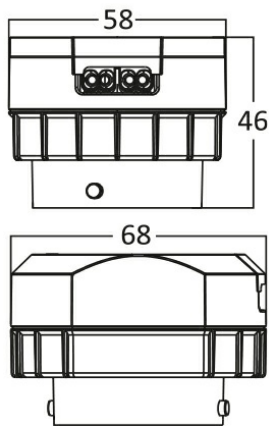

PRODUCT DATASHEET

MODEL NO BD03-90830

DESCRIPTION BRY-MODUL-P- G4-8W-38D-WHT-6500K-LED MODUL

General Characteristics

Model No	:	BD03-90830
Main Family	:	Indoor Lighting
Sub Family	:	LED Spotlight
Type	:	Spotlight
Body Color	:	White
Lamp Shape	:	Directional
Dimmable	:	Not-Dimmable
Light Source	:	LED
Warranty	:	3 years
Class	:	Class II
IP	:	IP20

Electrical Characteristics

Lifetime	:	20000 h
Voltage	:	220-240V
Power Factor	:	>0,5
Material	:	PC
Working Temperature	:	-20 C+40 C
Frequency	:	50-60 Hz

Package Informations

N.W.	:	5,80 kgs
G.W.	:	8,00 kgs
PCS/CTN	:	100 pcs
Length	:	370 mm
Width	:	380 mm
Height	:	220 mm
EAN	:	5949097719738

Product Characteristics

Wattage	:	8 w
Color Temperature	:	6500K
Quse Lumen	:	680 lm
Color Rendering Index (CRI)	:	>80
Energy Efficiency Level	:	F
Beam Angle	:	38° Degrees
Color Category	:	Cool White

Dimensions & Weight

Diameter	:	68 mm
P. Height	:	46 mm
Weight	:	58 gr