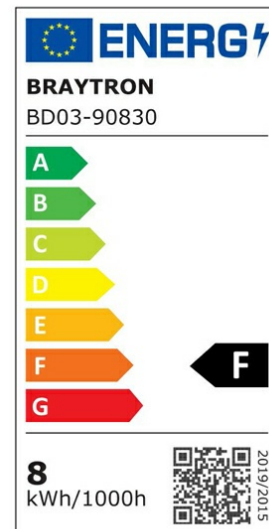

PRODUCT DATASHEET

MODEL NO BD03-90830

DESCRIPTION BRY-MODUL-P- G4-8W-38D-WHT-6500K-LED MODUL

General Characteristics

Model No	:	BD03-90830
Main Family	:	Indoor Lighting
Sub Family	:	LED Spotlight
Type	:	Spotlight
Body Color	:	White
Lamp Shape	:	Directional
Dimmable	:	Not-Dimmable
Light Source	:	LED
Warranty	:	3 years
Class	:	Class II
IP	:	IP20

Electrical Characteristics

Lifetime	:	20000 h
Voltage	:	220-240V
Power Factor	:	>0,5
Material	:	PC
Working Temperature	:	-20 C+40 C
Frequency	:	50-60 Hz

Package Informations

N.W.	:	5,80 kgs
G.W.	:	8,00 kgs
PCS/CTN	:	100 pcs
Length	:	370 mm
Width	:	380 mm
Height	:	220 mm
EAN	:	5949097719738

Product Characteristics

Wattage	:	8 w
Color Temperature	:	6500K
Quse Lumen	:	680 lm
Color Rendering Index (CRI)	:	>80
Energy Efficiency Level	:	F
Beam Angle	:	38° Degrees
Color Category	:	Cool White

Dimensions & Weight

Diameter	:	68 mm
P. Height	:	46 mm
Weight	:	58 gr