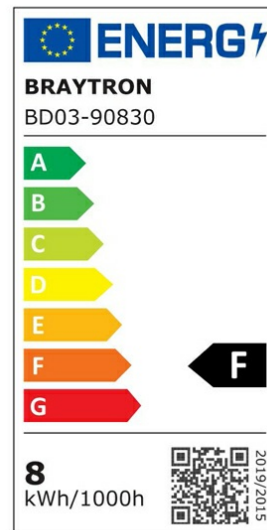

Braytron

PRODUCT DATASHEET

MODEL NO BD03-90830

DESCRIPTION BRY-MODUL-P- G4-8W-38D-WHT-6500K-LED MODUL

BRAYTRON SRL

Bulavardul iuliu maniu, Nr.616, Sector 6, 061129, Bucuresti-ROMANIA

info@braytron.com

www.braytron.com

General Characteristics

Model No	:	BD03-90830
Main Family	:	Indoor Lighting
Sub Family	:	LED Spotlight
Type	:	Spotlight
Body Color	:	White
Lamp Shape	:	Directional
Dimmable	:	Not-Dimmable
Light Source	:	LED
Warranty	:	3 years
Class	:	Class II
IP	:	IP20

Electrical Characteristics

Lifetime	:	20000 h
Voltage	:	220-240V
Power Factor	:	>0,5
Material	:	PC
Working Temperature	:	-20 C+40 C
Frequency	:	50-60 Hz

Package Informations

N.W.	:	5,80 kgs
G.W.	:	8,00 kgs
PCS/CTN	:	100 pcs
Length	:	370 mm
Width	:	380 mm
Height	:	220 mm
EAN	:	5949097719738

Product Characteristics

Wattage	:	8 w
Color Temperature	:	6500K
Quse Lumen	:	680 lm
Color Rendering Index (CRI)	:	>80
Energy Efficiency Level	:	F
Beam Angle	:	38° Degrees
Color Category	:	Cool White

Dimensions & Weight