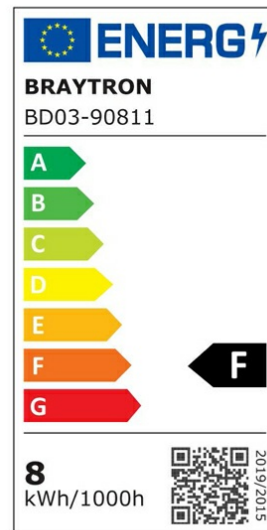

Braytron

PRODUCT DATASHEET

MODEL NO BD03-90811

DESCRIPTION BRY-MODUL-P- G4-8W-38D-BLC-4000K-LED MODUL

BRAYTRON SRL

Bulavardul iuliu maniu, Nr.616, Sector 6, 061129, Bucuresti-ROMANIA

info@braytron.com

www.braytron.com

General Characteristics

Model No	:	BD03-90811
Main Family	:	Indoor Lighting
Sub Family	:	LED Spotlight
Type	:	Spotlight
Body Color	:	Black
Lamp Shape	:	Directional
Dimmable	:	Not-Dimmable
Light Source	:	LED
Warranty	:	3 years
Class	:	Class II
IP	:	IP20

Electrical Characteristics

Lifetime	:	20000 h
Voltage	:	220-240V
Power Factor	:	>0,5
Material	:	PC
Working Temperature	:	-20 C+40 C
Frequency	:	50-60 Hz

Package Informations

N.W.	:	5,80 kgs
G.W.	:	8,00 kgs
PCS/CTN	:	100 pcs
Length	:	370 mm
Width	:	380 mm
Height	:	220 mm
EAN	:	5949097719752

Product Characteristics

Wattage	:	8 w
Color Temperature	:	4000K
Quse Lumen	:	680 lm
Color Rendering Index (CRI)	:	>80
Energy Efficiency Level	:	F
Beam Angle	:	38° Degrees
Color Category	:	Natural White