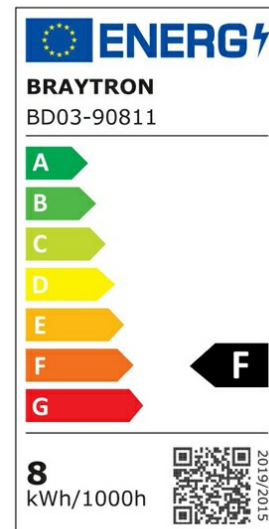

PRODUCT DATASHEET

MODEL NO BD03-90811

DESCRIPTION BRY-MODUL-P- G4-8W-38D-BLC-4000K-LED MODUL

General Characteristics

Model No	:	BD03-90811
Main Family	:	Indoor Lighting
Sub Family	:	LED Spotlight
Type	:	Spotlight
Body Color	:	Black
Lamp Shape	:	Directional
Dimmable	:	Not-Dimmable
Light Source	:	LED
Warranty	:	3 years
Class	:	Class II
IP	:	IP20

Electrical Characteristics

Lifetime	:	20000 h
Voltage	:	220-240V
Power Factor	:	>0,5
Material	:	PC
Working Temperature	:	-20 C+40 C
Frequency	:	50-60 Hz

Package Informations

N.W.	:	5,80 kgs
G.W.	:	8,00 kgs
PCS/CTN	:	100 pcs
Length	:	370 mm
Width	:	380 mm
Height	:	220 mm
EAN	:	5949097719752

Product Characteristics

Wattage	:	8 w
Color Temperature	:	4000K
Quse Lumen	:	680 lm
Color Rendering Index (CRI)	:	>80
Energy Efficiency Level	:	F
Beam Angle	:	38° Degrees
Color Category	:	Natural White

Dimensions & Weight

Diameter	:	68 mm
P. Height	:	46 mm
Weight	:	58 gr