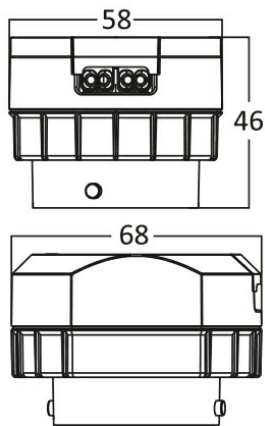

PRODUCT DATASHEET

MODEL NO BD03-90811

DESCRIPTION BRY-MODUL-P- G4-8W-38D-BLC-4000K-LED MODUL

General Characteristics

Model No	:	BD03-90811
Main Family	:	Indoor Lighting
Sub Family	:	LED Spotlight
Type	:	Spotlight
Body Color	:	Black
Lamp Shape	:	Directional
Dimmable	:	Not-Dimmable
Light Source	:	LED
Warranty	:	3 years
Class	:	Class II
IP	:	IP20

Electrical Characteristics

Lifetime	:	20000 h
Voltage	:	220-240V
Power Factor	:	>0,5
Material	:	PC
Working Temperature	:	-20 C+40 C
Frequency	:	50-60 Hz

Package Informations

N.W.	:	5,80 kgs
G.W.	:	8,00 kgs
PCS/CTN	:	100 pcs
Length	:	370 mm
Width	:	380 mm
Height	:	220 mm
EAN	:	5949097719752

Product Characteristics

Wattage	:	8 w
Color Temperature	:	4000K
Quse Lumen	:	680 lm
Color Rendering Index (CRI)	:	>80
Energy Efficiency Level	:	F
Beam Angle	:	38° Degrees
Color Category	:	Natural White

Dimensions & Weight

Diameter	:	68 mm
P. Height	:	46 mm
Weight	:	58 gr