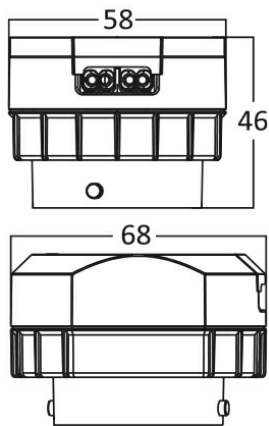

Braytron

PRODUCT DATASHEET

MODEL NO BD03-90810

DESCRIPTION BRY-MODUL-P- G4-8W-38D-WHT-4000K-LED MODUL

BRAYTRON SRL

Bulavardul iuliu maniu, Nr.616, Sector 6, 061129, Bucuresti-ROMANIA

info@braytron.com

www.braytron.com

General Characteristics

| | | |
|--------------|---|-----------------|
| Model No | : | BD03-90810 |
| Main Family | : | Indoor Lighting |
| Sub Family | : | LED Spotlight |
| Type | : | Spotlight |
| Body Color | : | White |
| Lamp Shape | : | Directional |
| Dimmable | : | Not-Dimmable |
| Light Source | : | LED |
| Warranty | : | 3 years |
| Class | : | Class II |
| IP | : | IP20 |

Package Informations

| | | |
|---------|---|---------------|
| N.W. | : | 5,80 kgs |
| G.W. | : | 8,00 kgs |
| PCS/CTN | : | 100 pcs |
| Length | : | 370 mm |
| Width | : | 380 mm |
| Height | : | 220 mm |
| EAN | : | 5949097719721 |

Dimensions & Weight

| | | |
|-----------|---|-------|
| Diameter | : | 68 mm |
| P. Height | : | 46 mm |
| Weight | : | 58 gr |