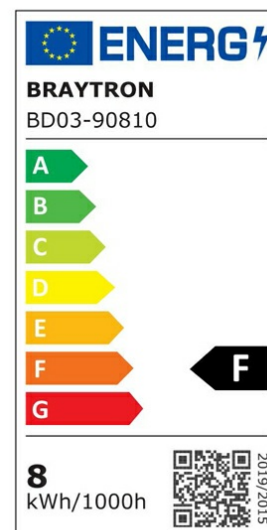

## PRODUCT DATASHEET

MODEL NO BD03-90810

DESCRIPTION BRY-MODUL-P- G4-8W-38D-WHT-4000K-LED MODUL

### General Characteristics

Model No	:	BD03-90810
Main Family	:	Indoor Lighting
Sub Family	:	LED Spotlight
Type	:	Spotlight
Body Color	:	White
Lamp Shape	:	Directional
Dimmable	:	Not-Dimmable
Light Source	:	LED
Warranty	:	3 years
Class	:	Class II
IP	:	IP20

### Product Characteristics

Wattage	:	8 w
Color Temperature	:	4000K
Quse Lumen	:	680 lm
Color Rendering Index (CRI)	:	>80
Energy Efficiency Level	:	F
Beam Angle	:	38° Degrees
Color Category	:	Natural White

### Dimensions & Weight

Diameter	:	68 mm
P. Height	:	46 mm
Weight	:	58 gr