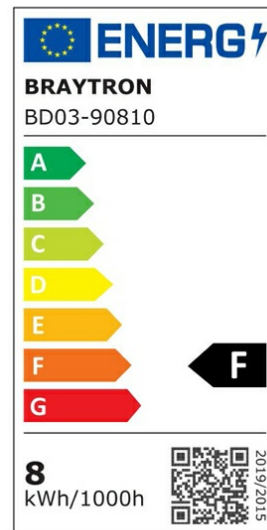

Braytron

PRODUCT DATASHEET

MODEL NO BD03-90810

DESCRIPTION BRY-MODUL-P- G4-8W-38D-WHT-4000K-LED MODUL

BRAYTRON SRL

Bulavardul iuliu maniu, Nr.616, Sector 6, 061129, Bucuresti-ROMANIA

info@braytron.com

www.braytron.com

General Characteristics

| | | |
|--------------|---|-----------------|
| Model No | : | BD03-90810 |
| Main Family | : | Indoor Lighting |
| Sub Family | : | LED Spotlight |
| Type | : | Spotlight |
| Body Color | : | White |
| Lamp Shape | : | Directional |
| Dimmable | : | Not-Dimmable |
| Light Source | : | LED |
| Warranty | : | 3 years |
| Class | : | Class II |
| IP | : | IP20 |

Electrical Characteristics

| | | |
|---------------------|---|------------|
| Lifetime | : | 20000 h |
| Voltage | : | 220-240V |
| Power Factor | : | >0,5 |
| Material | : | PC |
| Working Temperature | : | -20 C+40 C |
| Frequency | : | 50-60 Hz |

Product Characteristics

| | | |
|-----------------------------|---|---------------|
| Wattage | : | 8 w |
| Color Temperature | : | 4000K |
| Quse Lumen | : | 680 lm |
| Color Rendering Index (CRI) | : | >80 |
| Energy Efficiency Level | : | F |
| Beam Angle | : | 38° Degrees |
| Color Category | : | Natural White |