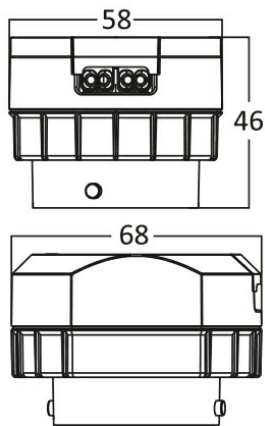

PRODUCT DATASHEET

MODEL NO BD03-90801

DESCRIPTION BRY-MODUL-P- G4-8W-38D-BLC-3000K-LED MODUL

General Characteristics

Model No	:	BD03-90801
Main Family	:	Indoor Lighting
Sub Family	:	LED Spotlight
Type	:	Spotlight
Body Color	:	Black
Lamp Shape	:	Directional
Dimmable	:	Not-Dimmable
Light Source	:	LED
Warranty	:	3 years
Class	:	Class II
IP	:	IP20

Electrical Characteristics

Lifetime	:	20000 h
Voltage	:	220-240V
Power Factor	:	>0,5
Material	:	PC
Working Temperature	:	-20 C+40 C
Frequency	:	50-60 Hz

Package Informations

N.W.	:	5,80 kgs
G.W.	:	8,00 kgs
PCS/CTN	:	100 pcs
Length	:	370 mm
Width	:	380 mm
Height	:	220 mm
EAN	:	5949097719745

Product Characteristics

Wattage	:	8 w
Color Temperature	:	3000K
Quse Lumen	:	680 lm
Color Rendering Index (CRI)	:	>80
Energy Efficiency Level	:	F
Beam Angle	:	38° Degrees
Color Category	:	Warm White

Dimensions & Weight

Diameter	:	68 mm
P. Height	:	46 mm
Weight	:	58 gr