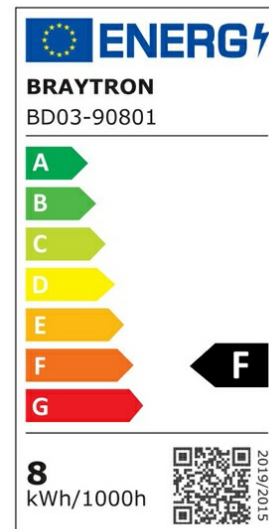

PRODUCT DATASHEET

MODEL NO BD03-90801

DESCRIPTION BRY-MODUL-P- G4-8W-38D-BLC-3000K-LED MODUL

General Characteristics

Model No	:	BD03-90801
Main Family	:	Indoor Lighting
Sub Family	:	LED Spotlight
Type	:	Spotlight
Body Color	:	Black
Lamp Shape	:	Directional
Dimmable	:	Not-Dimmable
Light Source	:	LED
Warranty	:	3 years
Class	:	Class II
IP	:	IP20

Electrical Characteristics

Lifetime	:	20000 h
Voltage	:	220-240V
Power Factor	:	>0,5
Material	:	PC
Working Temperature	:	-20 C+40 C
Frequency	:	50-60 Hz

Package Informations

N.W.	:	5,80 kgs
G.W.	:	8,00 kgs
PCS/CTN	:	100 pcs
Length	:	370 mm
Width	:	380 mm
Height	:	220 mm
EAN	:	5949097719745

Product Characteristics

Wattage	:	8 w
Color Temperature	:	3000K
Quse Lumen	:	680 lm
Color Rendering Index (CRI)	:	>80
Energy Efficiency Level	:	F
Beam Angle	:	38° Degrees
Color Category	:	Warm White

Dimensions & Weight

Diameter	:	68 mm
P. Height	:	46 mm
Weight	:	58 gr