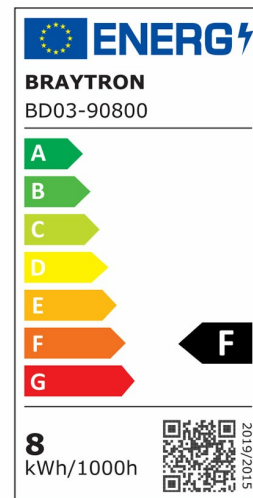

Braytron

PRODUCT DATASHEET

MODEL NO BD03-90800

DESCRIPTION BRY-MODUL-P- G4-8W-38D-WHT-3000K-LED MODUL

BRAYTRON SRL

Bulavardul Iuliu Maniu, Nr.616, Sector 6, 061129, Bucuresti-ROMANIA

info@braytron.com

www.braytron.com

General Characteristics

Model No	:	BD03-90800
Main Family	:	Indoor Lighting
Sub Family	:	LED Spotlight
Type	:	Spotlight
Body Color	:	White
Lamp Shape	:	Directional
Dimmable	:	Not-Dimmable
Light Source	:	LED
Warranty	:	3 years
Class	:	Class II
IP	:	IP20

Electrical Characteristics

Lifetime	:	20000 h
Voltage	:	220-240V
Power Factor	:	>0,5
Material	:	PC
Working Temperature	:	-20 C+40 C
Frequency	:	50-60 Hz

Package Informations

N.W.	:	5,80 kgs
G.W.	:	8,00 kgs
PCS/CTN	:	100 pcs
Length	:	370 mm
Width	:	380 mm
Height	:	220 mm
EAN	:	5949097719714

Product Characteristics

Wattage	:	8 w
Color Temperature	:	3000K
Quse Lumen	:	680 lm
Color Rendering Index (CRI)	:	>80
Energy Efficiency Level	:	F
Beam Angle	:	38° Degrees
Color Category	:	Warm White

Dimensions & Weight