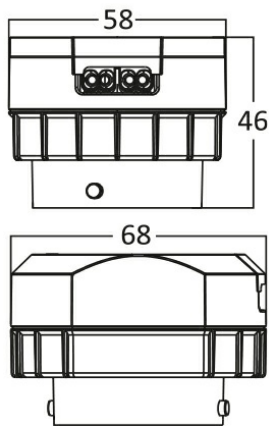

PRODUCT DATASHEET

MODEL NO BD03-90800

DESCRIPTION BRY-MODUL-P- G4-8W-38D-WHT-3000K-LED MODUL

General Characteristics

Model No	:	BD03-90800
Main Family	:	Indoor Lighting
Sub Family	:	LED Spotlight
Type	:	Spotlight
Body Color	:	White
Lamp Shape	:	Directional
Dimmable	:	Not-Dimmable
Light Source	:	LED
Warranty	:	3 years
Class	:	Class II
IP	:	IP20

Electrical Characteristics

Lifetime	:	20000 h
Voltage	:	220-240V
Power Factor	:	>0,5
Material	:	PC
Working Temperature	:	-20 C+40 C
Frequency	:	50-60 Hz

Package Informations

N.W.	:	5,80 kgs
G.W.	:	8,00 kgs
PCS/CTN	:	100 pcs
Length	:	370 mm
Width	:	380 mm
Height	:	220 mm
EAN	:	5949097719714

Product Characteristics

Wattage	:	8 w
Color Temperature	:	3000K
Quse Lumen	:	680 lm
Color Rendering Index (CRI)	:	>80
Energy Efficiency Level	:	F
Beam Angle	:	38° Degrees
Color Category	:	Warm White

Dimensions & Weight

Diameter	:	68 mm
P. Height	:	46 mm
Weight	:	58 gr