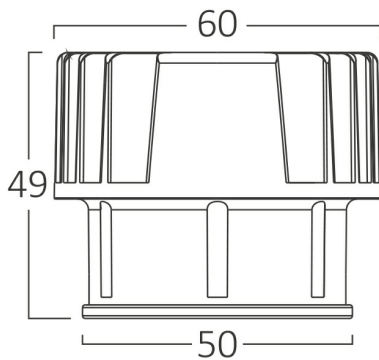

PRODUCT DATASHEET

MODEL NO BD03-81581

DESCRIPTION BRY-MODUL-AL- G5-15W-38D-BLC-3IN1-LED MODUL

3 CCT

General Characteristics

Model No	:	BD03-81581
Main Family	:	Indoor Lighting
Sub Family	:	LED Spotlight
Type	:	Spotlight
Body Color	:	Black
Lamp Shape	:	Directional
Dimmable	:	Not-Dimmable
Light Source	:	LED
Warranty	:	5 years
Class	:	Class II
IP	:	IP25

Electrical Characteristics

Lifetime	:	30000 h
Voltage	:	220-240V
Power Factor	:	>0,5
Material	:	Aluminium
Working Temperature	:	-20 C+40 C
Frequency	:	50-60 Hz

Package Informations

N.W.	:	8,50 kgs
G.W.	:	10,70 kgs
PCS/CTN	:	50 pcs
Length	:	520 mm
Width	:	475 mm
Height	:	130 mm
EAN	:	5949097743764

Product Characteristics

Wattage	:	15 w
Color Temperature	:	3IN1
Quse Lumen	:	1420 lm
Color Rendering Index (CRI)	:	>80
Energy Efficiency Level	:	E
Beam Angle	:	38° Degrees
Color Category	:	3IN1

Dimensions & Weight

Diameter	:	50 mm
P. Height	:	49 mm
Cutout	:	60 mm
Weight	:	170 gr