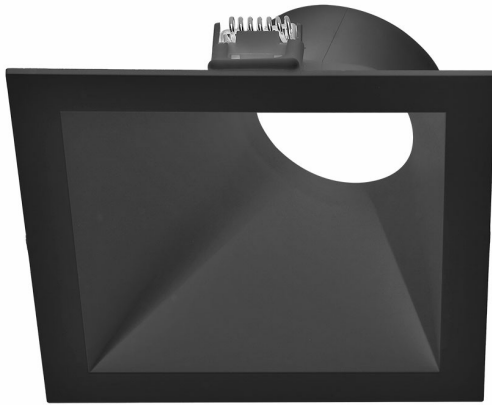

## PRODUCT DATASHEET

MODEL NO BD03-00121

DESCRIPTION BRY-FRAME-SQR\_2- G4-D90-BLC-SPOTLIGHT

### General Characteristics

Model No	:	BD03-00121
Main Family	:	Indoor Lighting
Sub Family	:	LED Spotlight
Type	:	Spotlight
Body Color	:	Black
Lamp Shape	:	N/A
Dimmable	:	Not-Dimmable
Light Source	:	N/A
Warranty	:	2 years
IP	:	IP20

### Dimensions & Weight

P. Length	:	102 mm
P. Width	:	102 mm
P. Height	:	60 mm
Cutout	:	82x82 mm
Weight	:	42 gr