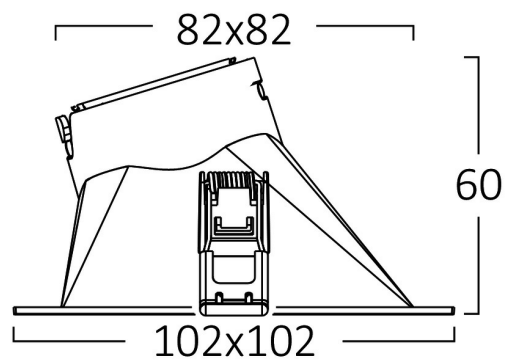

PRODUCT DATASHEET

MODEL NO BD03-00120

DESCRIPTION BRY-FRAME-SQR_2- G4-D90-WHT-SPOTLIGHT

General Characteristics

Model No	:	BD03-00120
Main Family	:	Indoor Lighting
Sub Family	:	LED Spotlight
Type	:	Spotlight
Body Color	:	White
Lamp Shape	:	N/A
Dimmable	:	Not-Dimmable
Light Source	:	N/A
Warranty	:	2 years
IP	:	IP20

Electrical Characteristics

Material	:	PC
Working Temperature	:	-20 C+40 C

Package Informations

N.W.	:	4,20 kgs
G.W.	:	8,00 kgs
PCS/CTN	:	100 pcs
Length	:	570 mm
Width	:	535 mm
Height	:	270 mm
EAN	:	5949097719813

Product Characteristics

Wattage	:	Max 1x10 w
---------	---	------------

Dimensions & Weight

P. Length	:	102 mm
P. Width	:	102 mm
P. Height	:	60 mm
Cutout	:	82x82 mm
Weight	:	42 gr