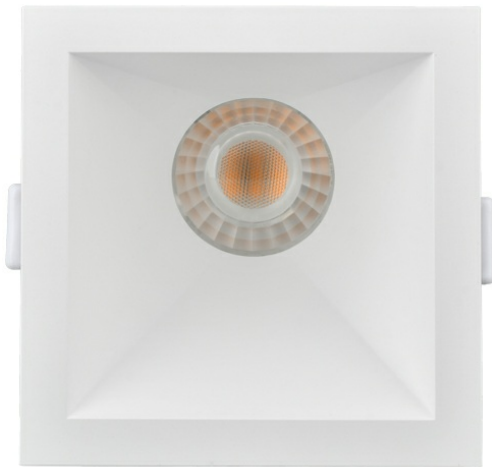

Braytron

PRODUCT DATASHEET

MODEL NO BD03-00120

DESCRIPTION BRY-FRAME-SQR_2- G4-D90-WHT-SPOTLIGHT

BRAYTRON SRL

Bulavardul Iuliu Maniu, Nr.616, Sector 6, 061129, Bucuresti-ROMANIA

info@braytron.com

www.braytron.com

Page 1-2

General Characteristics

Model No	:	BD03-00120
Main Family	:	Indoor Lighting
Sub Family	:	LED Spotlight
Type	:	Spotlight
Body Color	:	White
Lamp Shape	:	N/A
Dimmable	:	Not-Dimmable
Light Source	:	N/A
Warranty	:	2 years
IP	:	IP20

Product Characteristics

Wattage	:	Max 1x10 w
---------	---	------------

Dimensions & Weight

P. Length	:	102 mm
P. Width	:	102 mm
P. Height	:	60 mm
Cutout	:	82x82 mm
Weight	:	42 gr