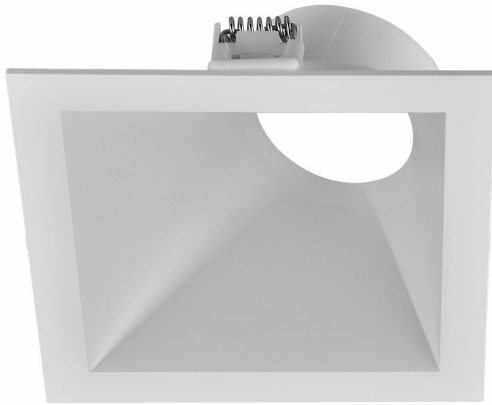

PRODUCT DATASHEET

MODEL NO BD03-00120

DESCRIPTION BRY-FRAME-SQR_2- G4-D90-WHT-SPOTLIGHT

General Characteristics

Model No	:	BD03-00120
Main Family	:	Indoor Lighting
Sub Family	:	LED Spotlight
Type	:	Spotlight
Body Color	:	White
Lamp Shape	:	N/A
Dimmable	:	Not-Dimmable
Light Source	:	N/A
Warranty	:	2 years
IP	:	IP20

Electrical Characteristics

Material	:	PC
Working Temperature	:	-20 C+40 C

Package Informations

N.W.	:	4,20 kgs
G.W.	:	8,00 kgs
PCS/CTN	:	100 pcs
Length	:	570 mm
Width	:	535 mm
Height	:	270 mm
EAN	:	5949097719813

Product Characteristics

Wattage	:	Max 1x10 w
---------	---	------------

Dimensions & Weight

P. Length	:	102 mm
P. Width	:	102 mm
P. Height	:	60 mm
Cutout	:	82x82 mm
Weight	:	42 gr