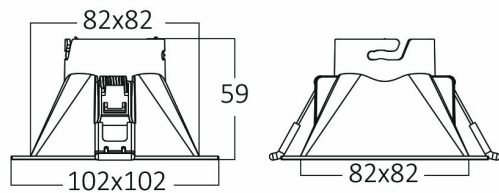

PRODUCT DATASHEET

MODEL NO BD03-00111

DESCRIPTION BRY-FRAME-SQR_1- G4-D90-BLC-SPOTLIGHT

General Characteristics

Model No	:	BD03-00111
Main Family	:	Indoor Lighting
Sub Family	:	LED Spotlight
Type	:	Spotlight
Body Color	:	Black
Lamp Shape	:	N/A
Dimmable	:	Not-Dimmable
Light Source	:	N/A
Warranty	:	2 years
IP	:	IP20

Electrical Characteristics

Material	:	PC
Working Temperature	:	-20 C+40 C

Package Informations

N.W.	:	4,20 kgs
G.W.	:	8,00 kgs
PCS/CTN	:	100 pcs
Length	:	570 mm
Width	:	535 mm
Height	:	270 mm
EAN	:	5949097719851

Product Characteristics

Wattage	:	Max 1x10 w
---------	---	------------

Dimensions & Weight

P. Length	:	102 mm
P. Width	:	102 mm
P. Height	:	59 mm
Cutout	:	82x82 mm
Weight	:	42 gr