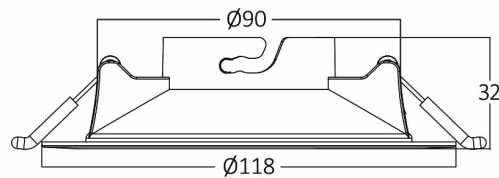

PRODUCT DATASHEET

MODEL NO BD03-00031

DESCRIPTION BRY-FRAME-RND_3- G4-D118-BLC-SPOTLIGHT

General Characteristics

Model No	:	BD03-00031
Main Family	:	Indoor Lighting
Sub Family	:	LED Spotlight
Type	:	Spotlight
Body Color	:	Black
Lamp Shape	:	N/A
Dimmable	:	Not-Dimmable
Light Source	:	N/A
Warranty	:	2 years
IP	:	IP20

Electrical Characteristics

Material	:	PC
Working Temperature	:	-20 C+40 C

Package Informations

N.W.	:	3,30 kgs
G.W.	:	7,50 kgs
PCS/CTN	:	100 pcs
Length	:	615 mm
Width	:	620 mm
Height	:	160 mm
EAN	:	5949097719844

Product Characteristics

Wattage	:	Max 1x10 w
---------	---	------------

Dimensions & Weight

Diameter	:	118 mm
P. Height	:	32 mm
Cutout	:	90 mm
Weight	:	33 gr