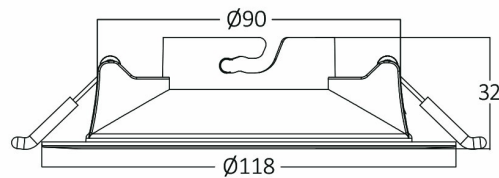

Braytron

PRODUCT DATASHEET

MODEL NO BD03-00030

DESCRIPTION BRY-FRAME-RND_3- G4-D118-WHT-SPOTLIGHT

BRAYTRON SRL

Bulavardul Iuliu Maniu, Nr.616, Sector 6, 061129, Bucuresti-ROMANIA

info@braytron.com

www.braytron.com

Page 1-2