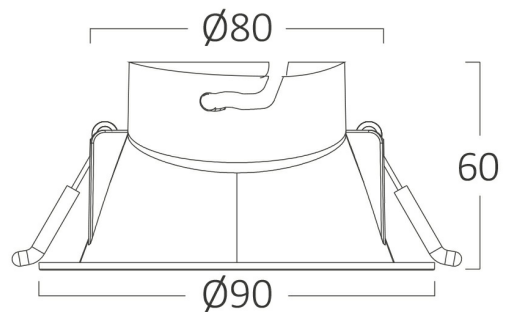

Braytron

PRODUCT DATASHEET

MODEL NO BD03-00020

DESCRIPTION BRY-FRAME-RND_2- G4-D90-WHT-SPOTLIGHT

BRAYTRON SRL

Bulavardul Iuliu Maniu, Nr.616, Sector 6, 061129, Bucuresti-ROMANIA

info@braytron.com

www.braytron.com

Page 1-2

General Characteristics

Model No	:	BD03-00020
Main Family	:	Indoor Lighting
Sub Family	:	LED Spotlight
Type	:	Spotlight
Body Color	:	White
Lamp Shape	:	N/A
Dimmable	:	Not-Dimmable
Light Source	:	N/A
Warranty	:	2 years
IP	:	IP20

Electrical Characteristics

Material	:	PC
Working Temperature	:	-20 C+40 C

Package Informations

N.W.	:	3,40 kgs
G.W.	:	6,40 kgs
PCS/CTN	:	100 pcs
Length	:	480 mm
Width	:	480 mm
Height	:	270 mm
EAN	:	5949097719783

Product Characteristics

Wattage	:	Max 1x10 w
---------	---	------------

Dimensions & Weight

Diameter	:	90 mm
P. Height	:	60 mm
Cutout	:	80 mm
Weight	:	34 gr