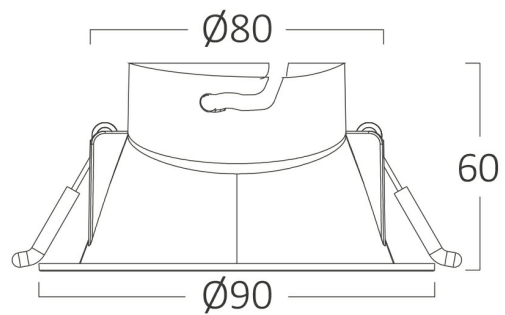

PRODUCT DATASHEET

MODEL NO BD03-00020

DESCRIPTION BRY-FRAME-RND_2- G4-D90-WHT-SPOTLIGHT

General Characteristics

Model No	:	BD03-00020
Main Family	:	Indoor Lighting
Sub Family	:	LED Spotlight
Type	:	Spotlight
Body Color	:	White
Lamp Shape	:	N/A
Dimmable	:	Not-Dimmable
Light Source	:	N/A
Warranty	:	2 years
IP	:	IP20

Electrical Characteristics

Material	:	PC
Working Temperature	:	-20 C+40 C

Package Informations

N.W.	:	3,40 kgs
G.W.	:	6,40 kgs
PCS/CTN	:	100 pcs
Length	:	480 mm
Width	:	480 mm
Height	:	270 mm
EAN	:	5949097719783

Product Characteristics

Wattage	:	Max 1x10 w
---------	---	------------

Dimensions & Weight

Diameter	:	90 mm
P. Height	:	60 mm
Cutout	:	80 mm
Weight	:	34 gr