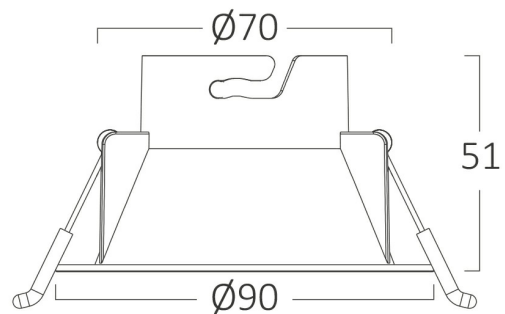

Braytron

PRODUCT DATASHEET

MODEL NO BD03-00010

DESCRIPTION BRY-FRAME-RND_1- G4-D90-WHT-SPOTLIGHT

BRAYTRON SRL

Bulavardul iuliu maniu, Nr.616, Sector 6, 061129, Bucuresti-ROMANIA

info@braytron.com

www.braytron.com

Page 1-2

General Characteristics

Model No	:	BD03-00010
Main Family	:	Indoor Lighting
Sub Family	:	LED Spotlight
Type	:	Spotlight
Body Color	:	White
Lamp Shape	:	N/A
Dimmable	:	Not-Dimmable
Light Source	:	N/A
Warranty	:	2 years
IP	:	IP20

Electrical Characteristics

Material	:	PC
Working Temperature	:	-20 C+40 C

Package Informations

N.W.	:	3,20 kgs
G.W.	:	6,40 kgs
PCS/CTN	:	100 pcs
Length	:	480 mm
Width	:	480 mm
Height	:	240 mm
EAN	:	5949097719776

Product Characteristics

Wattage	:	Max 1x10 w
---------	---	------------

Dimensions & Weight

Diameter	:	90 mm
P. Height	:	51 mm
Cutout	:	70 mm
Weight	:	32 gr