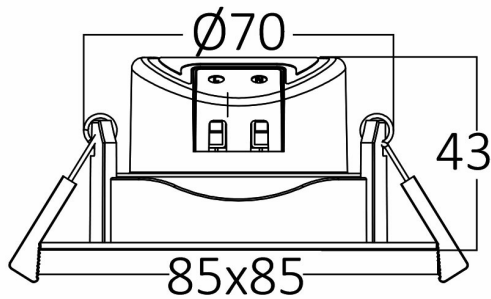

Braytron

LED SPOTLIGHT

MODEL NO: BD02-70781

7w - 630lm

3CCT SWITCH

3000K 4000K 6500K