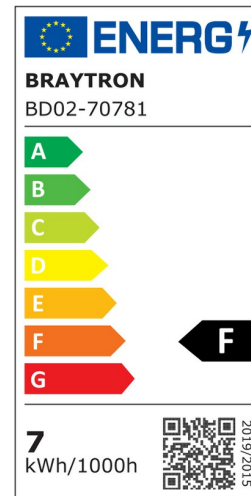

Braytron

LED SPOTLIGHT

MODEL NO: BD02-70781

7w - 630lm

3CCT SWITCH

3000K 4000K 6500K