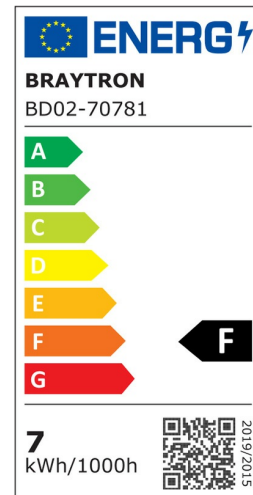

## PRODUCT DATASHEET

MODEL NO BD02-70781

DESCRIPTION BRY-SPOTLED G3-7W-SQR-BLC-DIM-3IN1-LED SPOTLIGHT

### General Characteristics

Model No	:	BD02-70781
Main Family	:	Indoor Lighting
Sub Family	:	LED Spotlight
Type	:	Spotlight
Body Color	:	Black
Lamp Shape	:	Directional
Dimmable	:	Dimmable
Light Source	:	LED
Warranty	:	2 years
Class	:	Class II
IP	:	IP20

### Electrical Characteristics

Lifetime	:	20000 h
Voltage	:	220-240V
Power Factor	:	>0,7
Material	:	PC
Working Temperature	:	-20 C+40 C
Frequency	:	50-60 Hz

### Product Characteristics

Wattage	:	7 w
Color Temperature	:	3IN1
Quse Lumen	:	630 lm
Color Rendering Index (CRI)	:	>80
Energy Efficiency Level	:	F
Beam Angle	:	38° Degrees
Color Category	:	3IN1