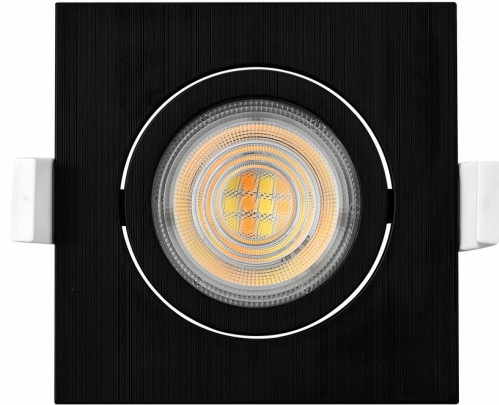

Braytron

PRODUCT DATASHEET

MODEL NO BD02-70781

DESCRIPTION BRY-SPOTLED G3-7W-SQR-BLC-DIM-3IN1-LED SPOTLIGHT

BRAYTRON SRL

Bulavardul iuliu maniu, Nr.616, Sector 6, 061129, Bucuresti-ROMANIA

info@braytron.com

www.braytron.com

General Characteristics

Model No	:	BD02-70781
Main Family	:	Indoor Lighting
Sub Family	:	LED Spotlight
Type	:	Spotlight
Body Color	:	Black
Lamp Shape	:	Directional
Dimmable	:	Dimmable
Light Source	:	LED
Warranty	:	2 years
Class	:	Class II
IP	:	IP20

Product Characteristics

Wattage	:	7 w
Color Temperature	:	3IN1
Quse Lumen	:	630 lm
Color Rendering Index (CRI)	:	>80
Energy Efficiency Level	:	F
Beam Angle	:	38° Degrees
Color Category	:	3IN1

Dimensions & Weight

P. Length	:	85 mm
P. Width	:	85 mm
P. Height	:	43 mm
Cutout	:	70 mm
Weight	:	80 gr