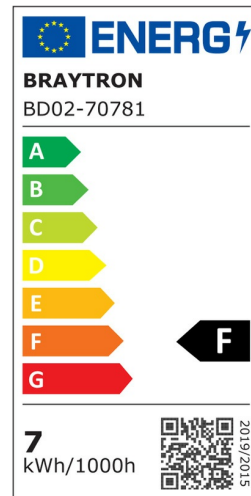

Braytron

PRODUCT DATASHEET

MODEL NO BD02-70781

DESCRIPTION BRY-SPOTLED G3-7W-SQR-BLC-DIM-3IN1-LED SPOTLIGHT

BRAYTRON SRL

Bulavardul iuliu maniu, Nr.616, Sector 6, 061129, Bucuresti-ROMANIA

info@braytron.com

www.braytron.com

General Characteristics

Model No	:	BD02-70781
Main Family	:	Indoor Lighting
Sub Family	:	LED Spotlight
Type	:	Spotlight
Body Color	:	Black
Lamp Shape	:	Directional
Dimmable	:	Dimmable
Light Source	:	LED
Warranty	:	2 years
Class	:	Class II
IP	:	IP20

Electrical Characteristics

Lifetime	:	20000 h
Voltage	:	220-240V
Power Factor	:	>0,7
Material	:	PC
Working Temperature	:	-20 C+40 C
Frequency	:	50-60 Hz

Package Informations

N.W.	:	8,00 kgs
G.W.	:	10,45 kgs
PCS/CTN	:	100 pcs
Length	:	460 mm
Width	:	435 mm
Height	:	288 mm
EAN	:	5949097727856

Product Characteristics

Wattage	:	7 w
Color Temperature	:	3IN1
Quse Lumen	:	630 lm
Color Rendering Index (CRI)	:	>80
Energy Efficiency Level	:	F
Beam Angle	:	38° Degrees
Color Category	:	3IN1

Dimensions & Weight