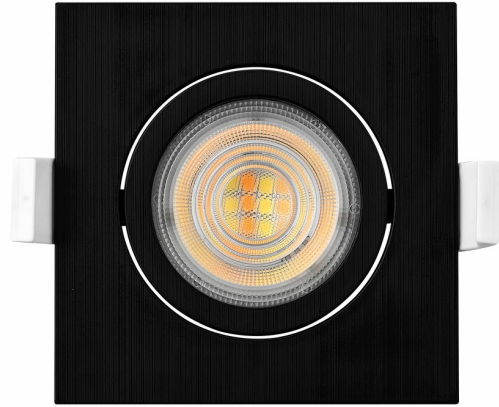

## PRODUCT DATASHEET

MODEL NO BD02-70781

DESCRIPTION BRY-SPOTLED G3-7W-SQR-BLC-DIM-3IN1-LED SPOTLIGHT

### General Characteristics

Model No	:	BD02-70781
Main Family	:	Indoor Lighting
Sub Family	:	LED Spotlight
Type	:	Spotlight
Body Color	:	Black
Lamp Shape	:	Directional
Dimmable	:	Dimmable
Light Source	:	LED
Warranty	:	2 years
Class	:	Class II
IP	:	IP20

### Product Characteristics

Wattage	:	7 w
Color Temperature	:	3IN1
Quse Lumen	:	630 lm
Color Rendering Index (CRI)	:	>80
Energy Efficiency Level	:	F
Beam Angle	:	38° Degrees
Color Category	:	3IN1

### Dimensions & Weight

P. Length	:	85 mm
P. Width	:	85 mm
P. Height	:	43 mm
Cutout	:	70 mm
Weight	:	80 gr