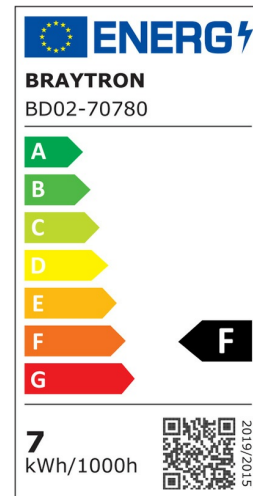

Braytron

PRODUCT DATASHEET

MODEL NO BD02-70780

DESCRIPTION BRY-SPOTLED G3-7W-SQR-WHT-DIM-3IN1-LED SPOTLIGHT

BRAYTRON SRL

Bulavardul iuliu maniu, Nr.616, Sector 6, 061129, Bucuresti-ROMANIA

info@braytron.com

www.braytron.com

General Characteristics

Model No	:	BD02-70780
Main Family	:	Indoor Lighting
Sub Family	:	LED Spotlight
Type	:	Spotlight
Body Color	:	White
Lamp Shape	:	Directional
Dimmable	:	Dimmable
Light Source	:	LED
Warranty	:	2 years
Class	:	Class II
IP	:	IP20

Electrical Characteristics

Lifetime	:	20000 h
Voltage	:	220-240V
Power Factor	:	>0,7
Material	:	PC
Working Temperature	:	-20 C+40 C
Frequency	:	50-60 Hz

Package Informations

N.W.	:	8,00 kgs
G.W.	:	10,45 kgs
PCS/CTN	:	100 pcs
Length	:	460 mm
Width	:	435 mm
Height	:	288 mm
EAN	:	5949097727849

Product Characteristics

Wattage	:	7 w
Color Temperature	:	3IN1
Quse Lumen	:	630 lm
Color Rendering Index (CRI)	:	>80
Energy Efficiency Level	:	F
Beam Angle	:	38° Degrees
Color Category	:	3IN1

Dimensions & Weight