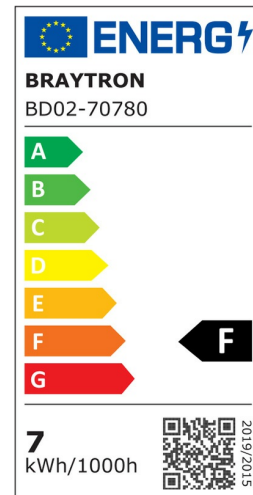

## PRODUCT DATASHEET

MODEL NO BD02-70780

DESCRIPTION BRY-SPOTLED G3-7W-SQR-WHT-DIM-3IN1-LED SPOTLIGHT

### General Characteristics

Model No	:	BD02-70780
Main Family	:	Indoor Lighting
Sub Family	:	LED Spotlight
Type	:	Spotlight
Body Color	:	White
Lamp Shape	:	Directional
Dimmable	:	Dimmable
Light Source	:	LED
Warranty	:	2 years
Class	:	Class II
IP	:	IP20

### Electrical Characteristics

Lifetime	:	20000 h
Voltage	:	220-240V
Power Factor	:	>0,7
Material	:	PC
Working Temperature	:	-20 C+40 C
Frequency	:	50-60 Hz

### Product Characteristics

Wattage	:	7 w
Color Temperature	:	3IN1
Quse Lumen	:	630 lm
Color Rendering Index (CRI)	:	>80
Energy Efficiency Level	:	F
Beam Angle	:	38° Degrees
Color Category	:	3IN1