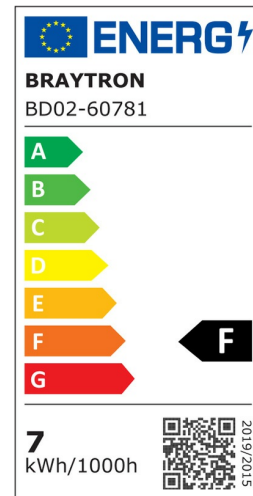

Braytron

PRODUCT DATASHEET

MODEL NO BD02-60781

DESCRIPTION BRY-SPOTLED G3-7W-RND-BLC-3IN1-DIM-LED SPOTLIGHT

BRAYTRON SRL

Bulavardul iuliu maniu, Nr.616, Sector 6, 061129, Bucuresti-ROMANIA

info@braytron.com

www.braytron.com

Page 1-2

General Characteristics

Model No	:	BD02-60781
Main Family	:	Indoor Lighting
Sub Family	:	LED Spotlight
Type	:	Spotlight
Body Color	:	Black
Lamp Shape	:	Directional
Dimmable	:	Dimmable
Light Source	:	LED
Warranty	:	2 years
Class	:	Class II
IP	:	IP20

Electrical Characteristics

Lifetime	:	20000 h
Voltage	:	220-240V
Power Factor	:	>0,7
Material	:	PC
Working Temperature	:	-20 C+40 C
Frequency	:	50-60 Hz

Package Informations

N.W.	:	7,60 kgs
G.W.	:	9,80 kgs
PCS/CTN	:	100 pcs
Length	:	460 mm
Width	:	370 mm
Height	:	288 mm
EAN	:	5949097727627

Product Characteristics

Wattage	:	7 w
Color Temperature	:	3IN1
Quse Lumen	:	630 lm
Color Rendering Index (CRI)	:	>80
Energy Efficiency Level	:	F
Beam Angle	:	38° Degrees
Color Category	:	3IN1

Dimensions & Weight