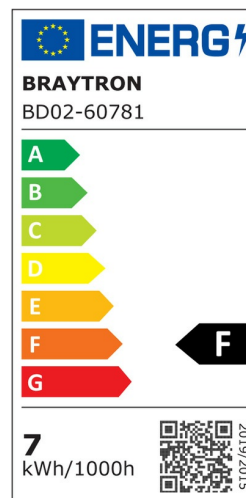

## PRODUCT DATASHEET

MODEL NO BD02-60781

DESCRIPTION BRY-SPOTLED G3-7W-RND-BLC-3IN1-DIM-LED SPOTLIGHT

### General Characteristics

Model No	:	BD02-60781
Main Family	:	Indoor Lighting
Sub Family	:	LED Spotlight
Type	:	Spotlight
Body Color	:	Black
Lamp Shape	:	Directional
Dimmable	:	Dimmable
Light Source	:	LED
Warranty	:	2 years
Class	:	Class II
IP	:	IP20

### Electrical Characteristics

Lifetime	:	20000 h
Voltage	:	220-240V
Power Factor	:	>0,7
Material	:	PC
Working Temperature	:	-20 C+40 C
Frequency	:	50-60 Hz

### Product Characteristics

Wattage	:	7 w
Color Temperature	:	3IN1
Quse Lumen	:	630 lm
Color Rendering Index (CRI)	:	>80
Energy Efficiency Level	:	F
Beam Angle	:	38° Degrees
Color Category	:	3IN1