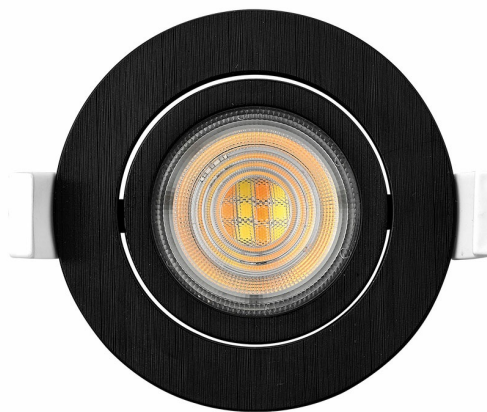

## PRODUCT DATASHEET

MODEL NO BD02-60781

DESCRIPTION BRY-SPOTLED G3-7W-RND-BLC-3IN1-DIM-LED SPOTLIGHT

### General Characteristics

Model No	:	BD02-60781
Main Family	:	Indoor Lighting
Sub Family	:	LED Spotlight
Type	:	Spotlight
Body Color	:	Black
Lamp Shape	:	Directional
Dimmable	:	Dimmable
Light Source	:	LED
Warranty	:	2 years
Class	:	Class II
IP	:	IP20

### Product Characteristics

Wattage	:	7 w
Color Temperature	:	3IN1
Quse Lumen	:	630 lm
Color Rendering Index (CRI)	:	>80
Energy Efficiency Level	:	F
Beam Angle	:	38° Degrees
Color Category	:	3IN1

### Dimensions & Weight

Diameter	:	85 mm
P. Height	:	43 mm
Cutout	:	70 mm
Weight	:	76 gr