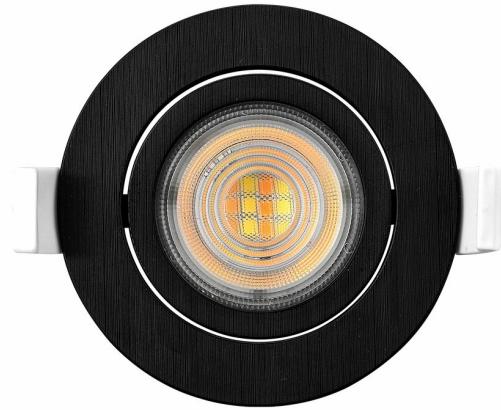

Braytron

PRODUCT DATASHEET

MODEL NO BD02-60781

DESCRIPTION BRY-SPOTLED G3-7W-RND-BLC-3IN1-DIM-LED SPOTLIGHT

BRAYTRON SRL

Bulavardul iuliu maniu, Nr.616, Sector 6, 061129, Bucuresti-ROMANIA

info@braytron.com

www.braytron.com

Page 1-2

General Characteristics

Model No	:	BD02-60781
Main Family	:	Indoor Lighting
Sub Family	:	LED Spotlight
Type	:	Spotlight
Body Color	:	Black
Lamp Shape	:	Directional
Dimmable	:	Dimmable
Light Source	:	LED
Warranty	:	2 years
Class	:	Class II
IP	:	IP20

Product Characteristics

Wattage	:	7 w
Color Temperature	:	3IN1
Quse Lumen	:	630 lm
Color Rendering Index (CRI)	:	>80
Energy Efficiency Level	:	F
Beam Angle	:	38° Degrees
Color Category	:	3IN1

Dimensions & Weight

Diameter	:	85 mm
P. Height	:	43 mm
Cutout	:	70 mm
Weight	:	76 gr