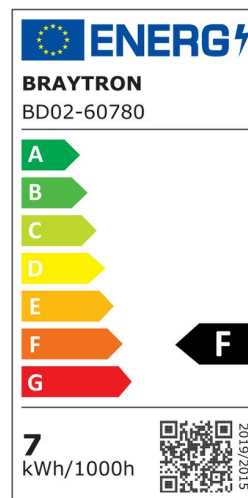

## PRODUCT DATASHEET

MODEL NO BD02-60780

DESCRIPTION BRY-SPOTLED G3-7W-RND-WHT-3IN1-DIM-LED SPOTLIGHT

### General Characteristics

Model No	:	BD02-60780
Main Family	:	Indoor Lighting
Sub Family	:	LED Spotlight
Type	:	Spotlight
Body Color	:	White
Lamp Shape	:	Directional
Dimmable	:	Dimmable
Light Source	:	LED
Warranty	:	2 years
Class	:	Class II
IP	:	IP20

### Electrical Characteristics

Lifetime	:	20000 h
Voltage	:	220-240V
Power Factor	:	>0,7
Material	:	PC
Working Temperature	:	-20 C+40 C
Frequency	:	50-60 Hz

### Product Characteristics

Wattage	:	7 w
Color Temperature	:	3IN1
Quse Lumen	:	630 lm
Color Rendering Index (CRI)	:	>80
Energy Efficiency Level	:	F
Beam Angle	:	38° Degrees
Color Category	:	3IN1