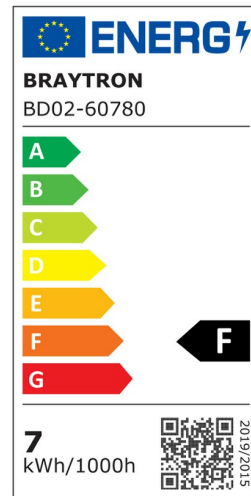

Braytron

PRODUCT DATASHEET

MODEL NO BD02-60780

DESCRIPTION BRY-SPOTLED G3-7W-RND-WHT-3IN1-DIM-LED SPOTLIGHT

BRAYTRON SRL

Bulavardul iuliu maniu, Nr.616, Sector 6, 061129, Bucuresti-ROMANIA

info@braytron.com

www.braytron.com

General Characteristics

Model No	:	BD02-60780
Main Family	:	Indoor Lighting
Sub Family	:	LED Spotlight
Type	:	Spotlight
Body Color	:	White
Lamp Shape	:	Directional
Dimmable	:	Dimmable
Light Source	:	LED
Warranty	:	2 years
Class	:	Class II
IP	:	IP20

Electrical Characteristics

Lifetime	:	20000 h
Voltage	:	220-240V
Power Factor	:	>0,7
Material	:	PC
Working Temperature	:	-20 C+40 C
Frequency	:	50-60 Hz

Package Informations

N.W.	:	7,60 kgs
G.W.	:	9,80 kgs
PCS/CTN	:	100 pcs
Length	:	460 mm
Width	:	370 mm
Height	:	288 mm
EAN	:	5949097727610

Product Characteristics

Wattage	:	7 w
Color Temperature	:	3IN1
Quse Lumen	:	630 lm
Color Rendering Index (CRI)	:	>80
Energy Efficiency Level	:	F
Beam Angle	:	38° Degrees
Color Category	:	3IN1

Dimensions & Weight