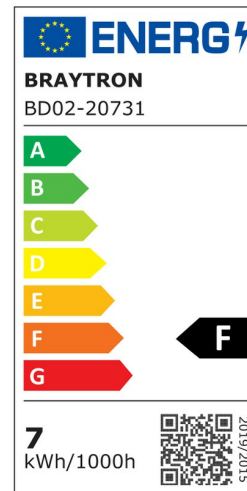

## PRODUCT DATASHEET

MODEL NO BD02-20731

DESCRIPTION BRY-SPOTLED G1S-7W-RND-BLC-6500K-LED SPOTLIGHT

### General Characteristics

Model No	:	BD02-20731
Main Family	:	Indoor Lighting
Sub Family	:	LED Spotlight
Type	:	Spotlight
Body Color	:	Black
Lamp Shape	:	Directional
Dimmable	:	Not-Dimmable
Light Source	:	LED
Warranty	:	2 years
Class	:	Class II
IP	:	IP20

### Product Characteristics

Wattage	:	7 w
Color Temperature	:	6500K
Quse Lumen	:	630 lm
Color Rendering Index (CRI)	:	>80
Energy Efficiency Level	:	F
Beam Angle	:	38° Degrees
Color Category	:	Cool White

### Dimensions & Weight

Diameter	:	93 mm
P. Height	:	30 mm
Weight	:	75 gr