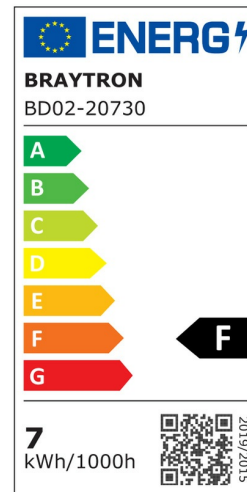

Braytron

PRODUCT DATASHEET

MODEL NO BD02-20730

DESCRIPTION BRY-SPOTLED G1S-7W-RND-WHT-6500K-LED SPOTLIGHT

BRAYTRON SRL

Bulavardul iuliu maniu, Nr.616, Sector 6, 061129, Bucuresti-ROMANIA

info@braytron.com

www.braytron.com

General Characteristics

Model No	:	BD02-20730
Main Family	:	Indoor Lighting
Sub Family	:	LED Spotlight
Type	:	Spotlight
Body Color	:	White
Lamp Shape	:	Directional
Dimmable	:	Not-Dimmable
Light Source	:	LED
Warranty	:	2 years
Class	:	Class II
IP	:	IP20

Electrical Characteristics

Lifetime	:	20000 h
Voltage	:	220-240V
Power Factor	:	>0,5
Material	:	PC
Working Temperature	:	-20 C+40 C
Frequency	:	50-60 Hz

Package Informations

N.W.	:	7,50 kgs
G.W.	:	10,60 kgs
PCS/CTN	:	100 pcs
Length	:	500 mm
Width	:	400 mm
Height	:	220 mm
EAN	:	5949097729515

Product Characteristics

Wattage	:	7 w
Color Temperature	:	6500K
Quse Lumen	:	630 lm
Color Rendering Index (CRI)	:	>80
Energy Efficiency Level	:	F
Beam Angle	:	38° Degrees
Color Category	:	Cool White

Dimensions & Weight