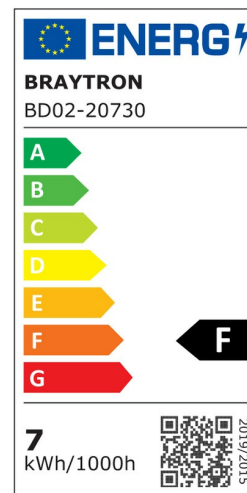

## PRODUCT DATASHEET

MODEL NO BD02-20730

DESCRIPTION BRY-SPOTLED G1S-7W-RND-WHT-6500K-LED SPOTLIGHT

### General Characteristics

Model No	:	BD02-20730
Main Family	:	Indoor Lighting
Sub Family	:	LED Spotlight
Type	:	Spotlight
Body Color	:	White
Lamp Shape	:	Directional
Dimmable	:	Not-Dimmable
Light Source	:	LED
Warranty	:	2 years
Class	:	Class II
IP	:	IP20

### Product Characteristics

Wattage	:	7 w
Color Temperature	:	6500K
Quse Lumen	:	630 lm
Color Rendering Index (CRI)	:	>80
Energy Efficiency Level	:	F
Beam Angle	:	38° Degrees
Color Category	:	Cool White

### Dimensions & Weight

Diameter	:	93 mm
P. Height	:	30 mm
Weight	:	75 gr