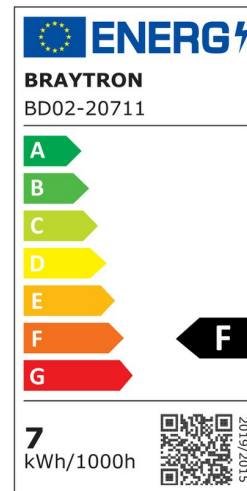

PRODUCT DATASHEET

MODEL NO BD02-20711

DESCRIPTION BRY-SPOTLED G1S-7W-RND-BLC-4000K-LED SPOTLIGHT

General Characteristics

Model No	:	BD02-20711
Main Family	:	Indoor Lighting
Sub Family	:	LED Spotlight
Type	:	Spotlight
Body Color	:	Black
Lamp Shape	:	Directional
Dimmable	:	Not-Dimmable
Light Source	:	LED
Warranty	:	2 years
Class	:	Class II
IP	:	IP20

Electrical Characteristics

Lifetime	:	20000 h
Voltage	:	220-240V
Power Factor	:	>0,5
Material	:	PC
Working Temperature	:	-20 C+40 C
Frequency	:	50-60 Hz

Package Informations

N.W.	:	7,50 kgs
G.W.	:	10,60 kgs
PCS/CTN	:	100 pcs
Length	:	500 mm
Width	:	400 mm
Height	:	220 mm
EAN	:	5949097729539

Product Characteristics

Wattage	:	7 w
Color Temperature	:	4000K
Quse Lumen	:	630 lm
Color Rendering Index (CRI)	:	>80
Energy Efficiency Level	:	F
Beam Angle	:	38° Degrees
Color Category	:	Natural White

Dimensions & Weight

Diameter	:	93 mm
P. Height	:	30 mm
Weight	:	75 gr