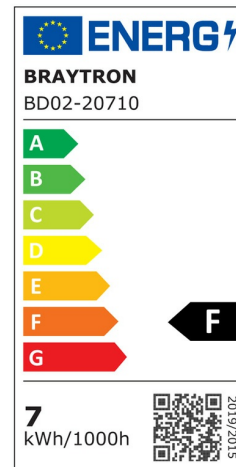

PRODUCT DATASHEET

MODEL NO BD02-20710

DESCRIPTION BRY-SPOTLED G1S-7W-RND-WHT-4000K-LED SPOTLIGHT

General Characteristics

Model No	:	BD02-20710
Main Family	:	Indoor Lighting
Sub Family	:	LED Spotlight
Type	:	Spotlight
Body Color	:	White
Lamp Shape	:	Directional
Dimmable	:	Not-Dimmable
Light Source	:	LED
Warranty	:	2 years
Class	:	Class II
IP	:	IP20

Electrical Characteristics

Lifetime	:	20000 h
Voltage	:	220-240V
Power Factor	:	>0,5
Material	:	PC
Working Temperature	:	-20 C+40 C
Frequency	:	50-60 Hz

Package Informations

N.W.	:	7,50 kgs
G.W.	:	10,60 kgs
PCS/CTN	:	100 pcs
Length	:	500 mm
Width	:	400 mm
Height	:	220 mm
EAN	:	5949097729508

Product Characteristics

Wattage	:	7 w
Color Temperature	:	4000K
Quse Lumen	:	630 lm
Color Rendering Index (CRI)	:	>80
Energy Efficiency Level	:	F
Beam Angle	:	38° Degrees
Color Category	:	Natural White

Dimensions & Weight

Diameter	:	93 mm
P. Height	:	30 mm
Weight	:	75 gr