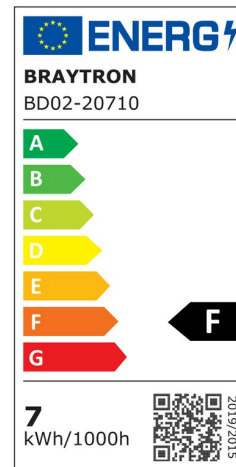

Braytron

PRODUCT DATASHEET

MODEL NO BD02-20710

DESCRIPTION BRY-SPOTLED G1S-7W-RND-WHT-4000K-LED SPOTLIGHT

BRAYTRON SRL

Bulavardul iuliu maniu, Nr.616, Sector 6, 061129, Bucuresti-ROMANIA

info@braytron.com

www.braytron.com

General Characteristics

Model No	:	BD02-20710
Main Family	:	Indoor Lighting
Sub Family	:	LED Spotlight
Type	:	Spotlight
Body Color	:	White
Lamp Shape	:	Directional
Dimmable	:	Not-Dimmable
Light Source	:	LED
Warranty	:	2 years
Class	:	Class II
IP	:	IP20

Electrical Characteristics

Lifetime	:	20000 h
Voltage	:	220-240V
Power Factor	:	>0,5
Material	:	PC
Working Temperature	:	-20 C+40 C
Frequency	:	50-60 Hz

Package Informations

N.W.	:	7,50 kgs
G.W.	:	10,60 kgs
PCS/CTN	:	100 pcs
Length	:	500 mm
Width	:	400 mm
Height	:	220 mm
EAN	:	5949097729508

Product Characteristics

Wattage	:	7 w
Color Temperature	:	4000K
Quse Lumen	:	630 lm
Color Rendering Index (CRI)	:	>80
Energy Efficiency Level	:	F
Beam Angle	:	38° Degrees
Color Category	:	Natural White