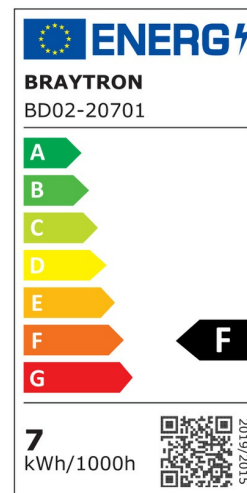

PRODUCT DATASHEET

MODEL NO BD02-20701

DESCRIPTION BRY-SPOTLED G1S-7W-RND-BLC-3000K-LED SPOTLIGHT

General Characteristics

Model No	:	BD02-20701
Main Family	:	Indoor Lighting
Sub Family	:	LED Spotlight
Type	:	Spotlight
Body Color	:	Black
Lamp Shape	:	Directional
Dimmable	:	Not-Dimmable
Light Source	:	LED
Warranty	:	2 years
Class	:	Class II
IP	:	IP20

Electrical Characteristics

Lifetime	:	20000 h
Voltage	:	220-240V
Power Factor	:	>0,5
Material	:	PC
Working Temperature	:	-20 C+40 C
Frequency	:	50-60 Hz

Package Informations

N.W.	:	7,50 kgs
G.W.	:	10,60 kgs
PCS/CTN	:	100 pcs
Length	:	500 mm
Width	:	400 mm
Height	:	220 mm
EAN	:	5949097729522

Product Characteristics

Wattage	:	7 w
Color Temperature	:	3000K
Quse Lumen	:	630 lm
Color Rendering Index (CRI)	:	>80
Energy Efficiency Level	:	F
Beam Angle	:	38° Degrees
Color Category	:	Warm White

Dimensions & Weight

Diameter	:	93 mm
P. Height	:	30 mm
Weight	:	75 gr