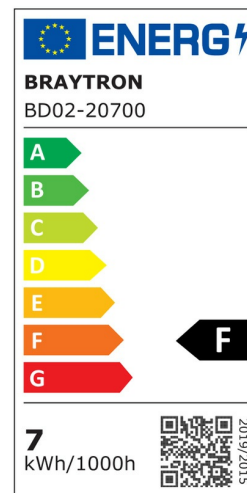

PRODUCT DATASHEET

MODEL NO BD02-20700

DESCRIPTION BRY-SPOTLED G1S-7W-RND-WHT-3000K-LED SPOTLIGHT

General Characteristics

Model No	:	BD02-20700
Main Family	:	Indoor Lighting
Sub Family	:	LED Spotlight
Type	:	Spotlight
Body Color	:	White
Lamp Shape	:	Directional
Dimmable	:	Not-Dimmable
Light Source	:	LED
Warranty	:	2 years
Class	:	Class II
IP	:	IP20

Electrical Characteristics

Lifetime	:	20000 h
Voltage	:	220-240V
Power Factor	:	>0,5
Material	:	PC
Working Temperature	:	-20 C+40 C
Frequency	:	50-60 Hz

Package Informations

N.W.	:	7,50 kgs
G.W.	:	10,60 kgs
PCS/CTN	:	100 pcs
Length	:	500 mm
Width	:	400 mm
Height	:	220 mm
EAN	:	5949097729492

Product Characteristics

Wattage	:	7 w
Color Temperature	:	3000K
Quse Lumen	:	630 lm
Color Rendering Index (CRI)	:	>80
Energy Efficiency Level	:	F
Beam Angle	:	38° Degrees
Color Category	:	Warm White

Dimensions & Weight