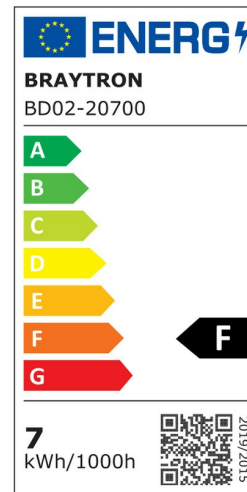

Braytron

PRODUCT DATASHEET

MODEL NO BD02-20700

DESCRIPTION BRY-SPOTLED G1S-7W-RND-WHT-3000K-LED SPOTLIGHT

BRAYTRON SRL

Bulavardul iuliu maniu, Nr.616, Sector 6, 061129, Bucuresti-ROMANIA

info@braytron.com

www.braytron.com

General Characteristics

Model No	:	BD02-20700
Main Family	:	Indoor Lighting
Sub Family	:	LED Spotlight
Type	:	Spotlight
Body Color	:	White
Lamp Shape	:	Directional
Dimmable	:	Not-Dimmable
Light Source	:	LED
Warranty	:	2 years
Class	:	Class II
IP	:	IP20

Electrical Characteristics

Lifetime	:	20000 h
Voltage	:	220-240V
Power Factor	:	>0,5
Material	:	PC
Working Temperature	:	-20 C+40 C
Frequency	:	50-60 Hz

Package Informations

N.W.	:	7,50 kgs
G.W.	:	10,60 kgs
PCS/CTN	:	100 pcs
Length	:	500 mm
Width	:	400 mm
Height	:	220 mm
EAN	:	5949097729492

Product Characteristics

Wattage	:	7 w
Color Temperature	:	3000K
Quse Lumen	:	630 lm
Color Rendering Index (CRI)	:	>80
Energy Efficiency Level	:	F
Beam Angle	:	38° Degrees
Color Category	:	Warm White

Dimensions & Weight